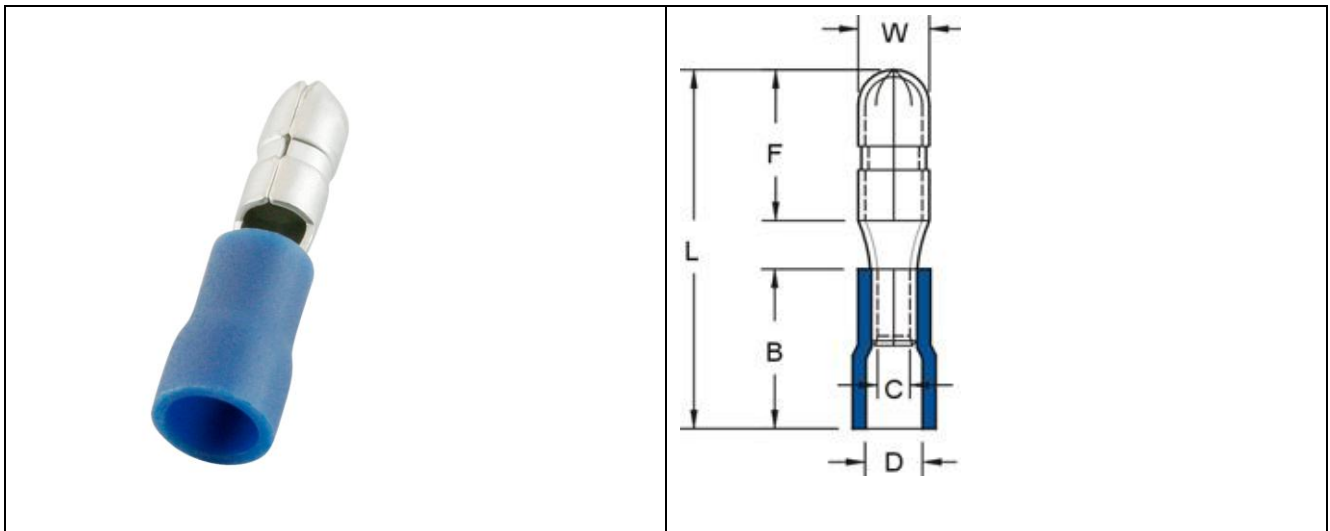

Datasheet

RS PRO VINYL-INSULATED BULLET DISCONNECTORS

Stock number: 178-8394

MAXIMUM ELECTRIC CURRENT:

A.W.G.	16	14
AMP.	10	15

MAXIMUM ELECTRICAL RATING: 75° C 600 VOLTS MAX.

INSULATION MATERIAL: VINYL

TERMINAL MATERIAL: BRASS

INSULATION COLOR: BLUE

TERMINAL BARREL I.D.: C=2.3MM

WIRE RANGE A.W.G. mm ²	ITEM NO.	DIMENSION inch(mm)					
		W	F	L	B	D	T
16-14 A.W.G. 1.5-2.5 mm ²	<input type="checkbox"/> 178-8394	0.157 4	0.335 8.5	0.827 21	0.394 10	0.177 4.500	0.016 0.4