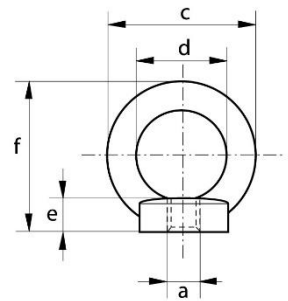

Datasheet

16mm ZINC PLATED EYE NUT DIN

582 SWL:700Kg

RS Stock No: 1244843

Product details

Material: Carbon steel, C15

Suitable for lifting and securing.

RS Article No	Working Load Limit	Diameter Thread	Diameter Base	Diameter Eye Outside	Diameter Eye Inside	Thickness Base	Height	Weight per 100 pcs
	tonnes	a mm	b mm	c mm	d mm	e mm	f mm	kg
1244843	0.7	16	35	63	35	13	62	24