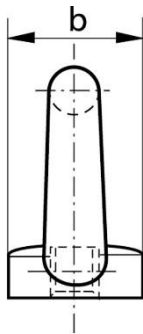

Datasheet

16mm ZINC PLATED EYE NUT DIN

582 SWL:700Kg

RS Stock No: 1244843

Product details

Material: Carbon steel, C15

Suitable for lifting and securing.

RS Article No	Working Load Limit	Diameter Thread	Diameter Base	Diameter Eye Outside	Diameter Eye Inside	Thickness Base	Height	Weight per 100 pcs
	tonnes	a mm	b mm	c mm	d mm	e mm	f mm	kg
1244843	0.7	16	35	63	35	13	62	24