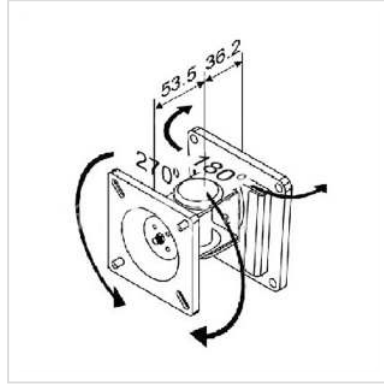

# VALUE LCD Monitor Wall Mount Kit, black, 1 Joint

<b>Product No.</b>	17.99.1120
<b>Manufacturer</b>	VALUE
<b>Manufacturer No.</b>	17.99.1120
<b>EAN (single piece)</b>	7611990191369

- For screen sizes: 36 cm up to 61 cm
- Weight capacity: up to 8 kg
- Tiltable: 160° up or down
- Swiveling (Pivot function): 270°
- Meets VESA standard VESA 75 (75x75 mm) and VESA 100 (100x100 mm)
- Material: Cold steel construction
- Colour: Black

## Technical specifications

Manufacturer	VALUE
Product group	LCD-Monitor arms
Product type	Monitor Arms, wall mount
Colour	black
Load capacity	8 kg
Quantity of pivots	1
Fixing	wall mount
Maximal arm length	60 mm
Adjustments	Mechanical
VESA 75 x 75 mm	Yes

---

VESA 100 x 100 mm

Yes