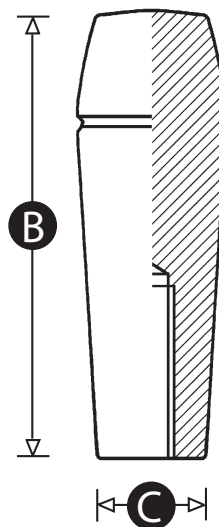

DataSheet

Female Duroplast Handle

ENGLISH

Material

Duroplast

Standard Colour

Black

Finish

Gloss

Female Thread

Moulded

Part No.	A	B	C	Thread size
686244	20	60	14	M6
686250	24	80	18	M8
686266	28	95	20	M8