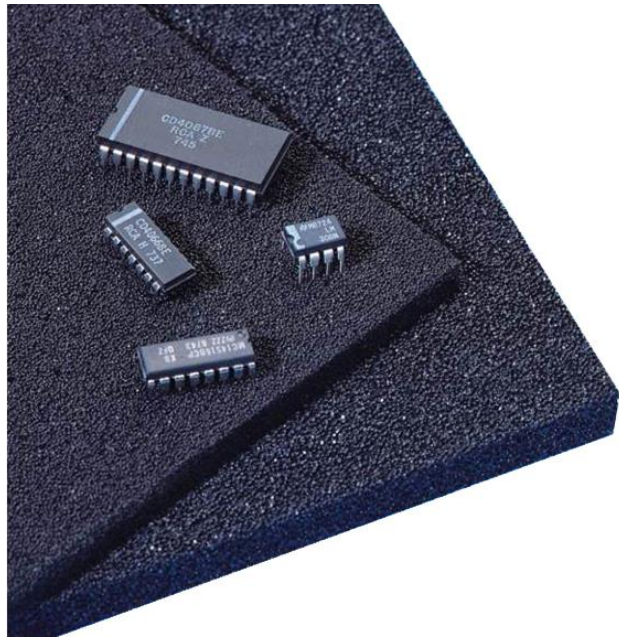

Features

- Carbon impregnated conductive polyurethane foam
- Non Corroisve
- Ideal fro cushioning product in transit

RS PRO ESD Foam, 305mm x 305mm x 5mm, Black

RS Stock No.: 0707110

RS Professionally Approved Products bring to you professional quality parts across all product categories. Our product range has been tested by engineers and provides a comparable quality to the leading brands without paying a premium price.

Product Description

RS PRO ESD Foam, 305mm x 305mm x 5mm, Black

This ESD foam is mainly used in ESD (Electrostatic discharge) safe workspaces and other places where you are handling sensitive components. Our reliable ESD foam is brilliant in packaging components to keep them secure in transit or storing them. This foam can also be used in cushioning components for extra safety.

Benefits and Features

- Carbon impregnated conductive polyurethane foam
- Non Corrosive
- Ideal for cushioning product in transit

General Specifications

Packaging Type	ESD Foam
Material Properties	Static Shielding, conductive
Sub Type	Foam
Colour	Black
Length	305mm
Thickness	5mm
Width	305mm
Surface Resistivity	$1 \times 10^3 - 1 \times 10^6$ Ohms
Foam Type	Low Density
Volume Resistance	$1 \times 10^3 - 1 \times 10^6$ Ohms
Tensile Strength	19 psi