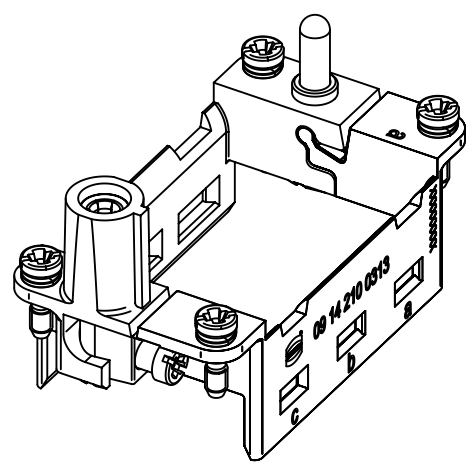

1 2 3 4 5 6

A  
B  
C  
D

	All Dimensions in mm Original Size DIN A4		Scale 1:1	Free size tol.		Ref.
	All rights reserved Department EL PD - DE		Created by HOLLERT	Inspected by WANGX	Standardisation TIEMANNA	Date 2014-07-07
HARTING Electric GmbH & Co. KG D-32339 Espelkamp			Title <b>Hinged frame HMC for 3 modules</b>			Doc-Key / ECM-Nr. 100583140/UGD/008/A 500000076370
			Type TB	Number 09 14 210 0313		Rev. <b>A</b> Page 1/1