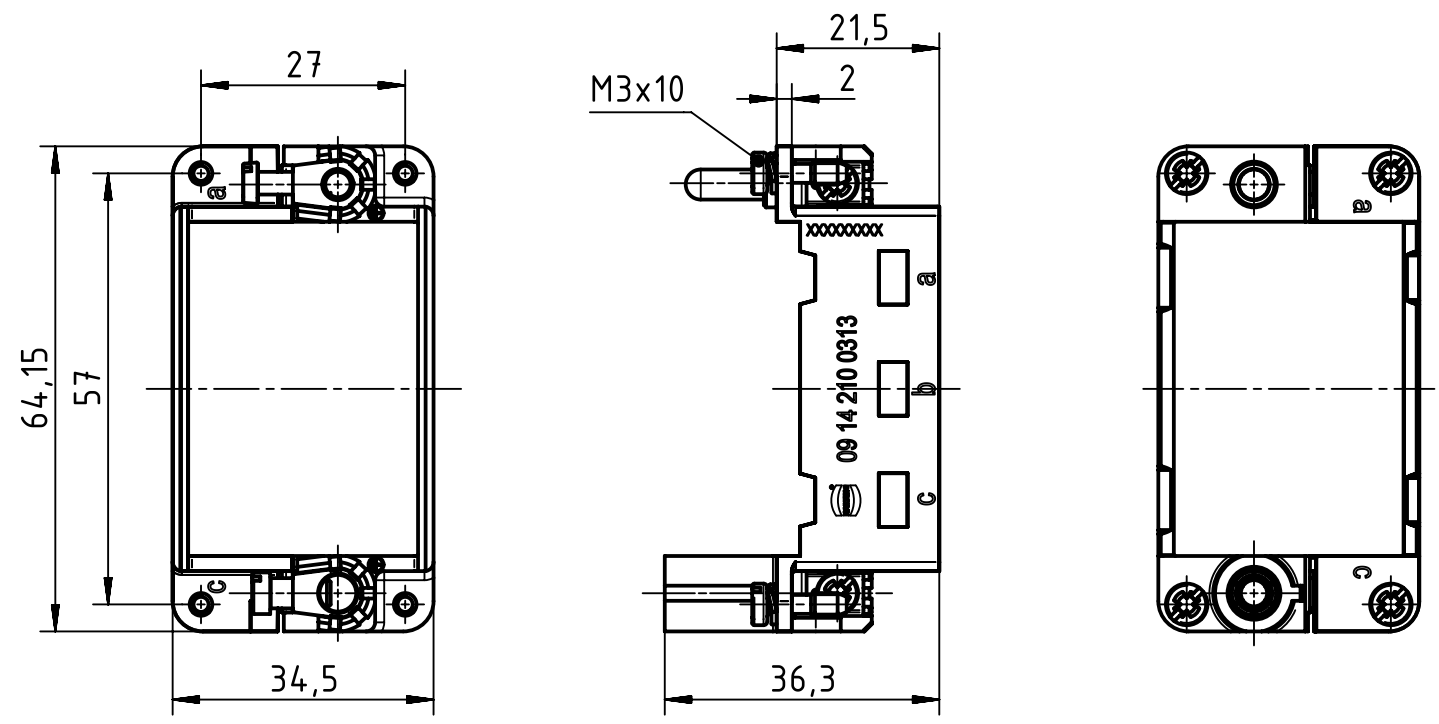

1 2 3 4 5 6

A  
B  
C  
D

	All Dimensions in mm Original Size DIN A4		Scale 1:1	Free size tol.		Ref.
	All rights reserved Department EL PD - DE		Created by HOLLERT	Inspected by WANGX	Standardisation TIEMANNA	Date 2014-07-07
HARTING Electric GmbH & Co. KG D-32339 Espelkamp			Title <b>Hinged frame HMC for 3 modules</b>			Doc-Key / ECM-Nr. 100583140/UGD/008/A 500000076370
			Type TB	Number 09 14 210 0313		Rev. <b>A</b> Page 1/1