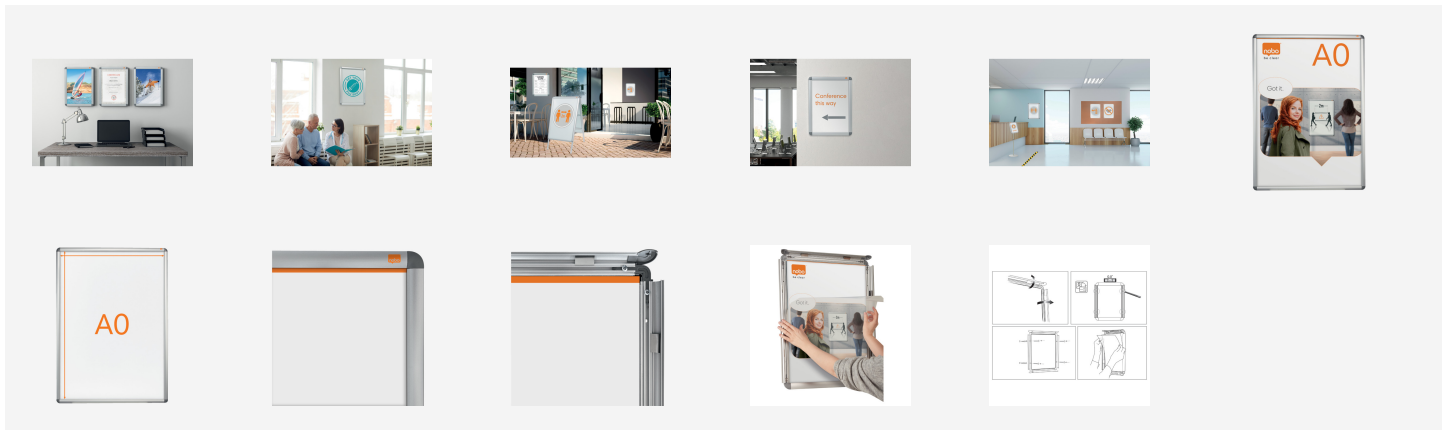

## Nobo Premium Plus A0 Poster Frame Sign Holder with Snap Frame

Wall mounted poster frame for the secure display of posters, signs and information. The smart aluminium snap frame trim gives a professional finish and allows quick and easy content change. This stable and secure sign holder has a back panel which attaches firmly to the wall using through corner mounting and the protective anti-glare cover is easy to wipe clean. An ideal solution for the display of temporary or permanent posters and signs. Display area size A0.

### Attributes

- Wall mounted snap frame sign holder
- Display area size A0
- Anti-glare polypropylene cover to protect display content
- Smart aluminium snap frame for easy content change
- Smooth rounded corners for added safety.
- Secure through corner mounting
- Create your own free downloadable signs by visiting the Nobo Sign Maker website that has over 100 templates

### Specifications

Number	1902208
Colour	silver
Dimensions (W x H x D)	976 x 40 x 1390 mm
Weight	5372 g
Pallet quantity	20
EAN code	5028252193610