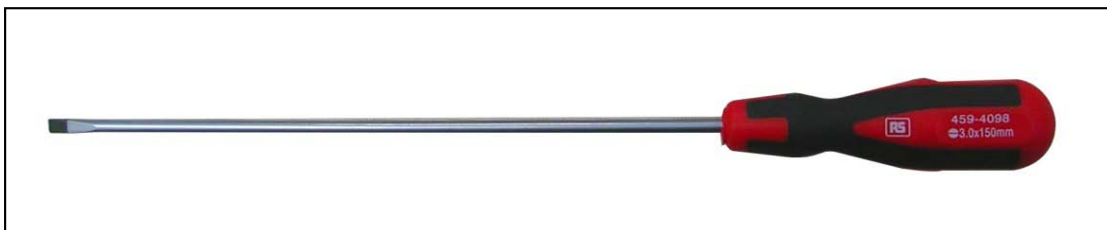

Datasheet Screwdrivers RS Soft Grip Screwdrivers

Parallel tip soft grip screwdrivers with Chrome Vanadium Steel blades.

- Blackened tip
- Injection moulded handle

Stubby

Standard

Long Reach

Technical Details				
RS Stock No.	Type	Tip Type	Tip Size	Blade Length (mm)
459-3994	Stubby	Flared	6 mm	40 mm
459-4010	Standard	Flared	5 mm	100 mm
459-4032	Standard	Flared	6 mm	150 mm
459-4048	Standard	Flared	8 mm	150 mm
459-4054	Long Reach	Flared	8 mm	200 mm
459-4060	Long Reach	Flared	10 mm	250 mm