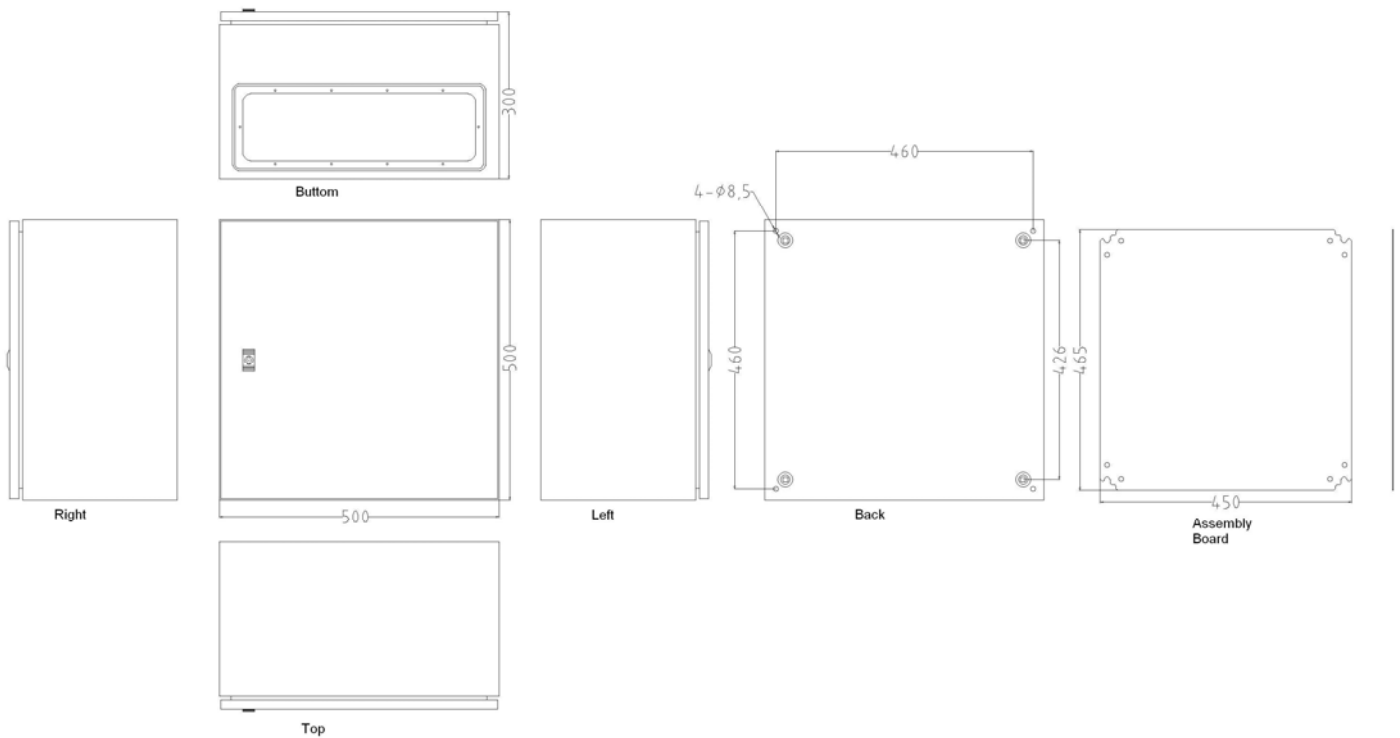

Mild Steel IP66 Wall Box, 500x500x300mm

unit: +/-0.8mm