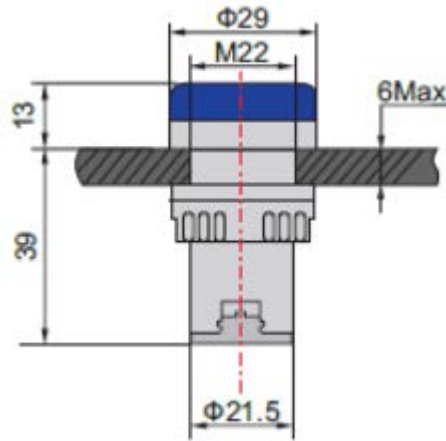

电压类型	交流
额定电压	230V 交流
频率	交流 50Hz - 60Hz 交流
Terminal	螺钉
绝缘耐受	2.5 千伏（交流）1minute
绝缘电阻	$> 2\text{M}\Omega$
使用寿命	30000 小时

机械规格

开孔直径	22mm
安装类型	面板安装

操作环境规格

工作温度范围:	-40°C 至 55°C
相对湿度	<=98%

保护类别

ip 等级	IP65
-------	------

认证

合规性 / 认证	rohs
符合标准	CE

RS Stock Number	Colour	Voltage	Cut out Diameter	Illumination Type	IP Rating	Terminal Type	Mounting Type
791-8579	White	12V	22mm	LED	IP65	Screw	Panel Mount
791-8573	Red	12V	22mm	LED	IP65	Screw	Panel Mount
791-8582	Green	12V	22mm	LED	IP65	Screw	Panel Mount
791-8585	Blue	12V	22mm	LED	IP65	Screw	Panel Mount
791-8589	Yellow	12V	22mm	LED	IP65	Screw	Panel Mount
763-7905	White	24V	22mm	LED	IP65	Screw	Panel Mount
763-7909	Red	24V	22mm	LED	IP65	Screw	Panel Mount
763-7918	Green	24V	22mm	LED	IP65	Screw	Panel Mount
763-7911	Blue	24V	22mm	LED	IP65	Screw	Panel Mount
763-7915	Yellow	24V	22mm	LED	IP65	Screw	Panel Mount
763-7924	White	110V	22mm	LED	IP65	Screw	Panel Mount
763-7927	Red	110V	22mm	LED	IP65	Screw	Panel Mount
763-7921	Green	110V	22mm	LED	IP65	Screw	Panel Mount
763-7930	Blue	110V	22mm	LED	IP65	Screw	Panel Mount
763-7933	Yellow	110V	22mm	LED	IP65	Screw	Panel Mount
763-7937	White	230V	22mm	LED	IP65	Screw	Panel Mount
763-7946	Red	230V	22mm	LED	IP65	Screw	Panel Mount
763-7949	Green	230V	22mm	LED	IP65	Screw	Panel Mount
763-7943	Blue	230V	22mm	LED	IP65	Screw	Panel Mount
763-7952	Yellow	230V	22mm	LED	IP65	Screw	Panel Mount