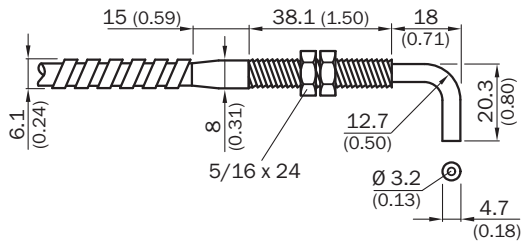

Dimensional drawing (Dimensions in mm (inch))

LISTA32900, LBSTA32900, LISTA321800