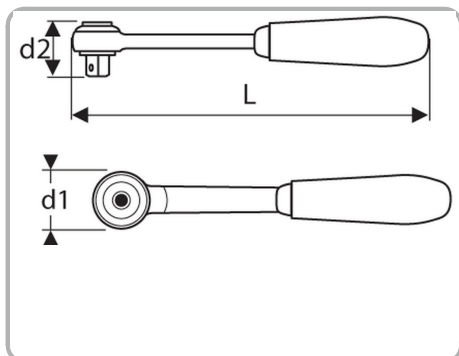

RATCHETS - SOCKETS > 1/2" SOCKET SETS

EXPERT 1/2" DRIVE PEAR HEAD CUSHION GRIP RATCHET | E113708

Description

- 1/2" hex sockets: 8-9-10-11-12-13-14-15-16-17-18-19-20-21-22-23-24-25-26-27-28-29-30-32 mm.
- 1/2" deep hex sockets: 12-13-14-15-16-17-18-19-21-22-24 mm.
- 2 1/2" extensions 130-250 mm.
- 1 1/2" sliding T-handle.
- 1 1/2" universal joint.
- 1 1/2" to 3/8" adapter.
- 1 3/8" to 1/2" adapter.
- 1 1/2" locking meter ratchet.
- Supplied in socket set case - also converts into a modular storage system for use in roller cabinets.

Informations

Gencode	3258951137086
d1 [mm]	39,2
d2 [mm]	39
L [mm]	250
[g]	550