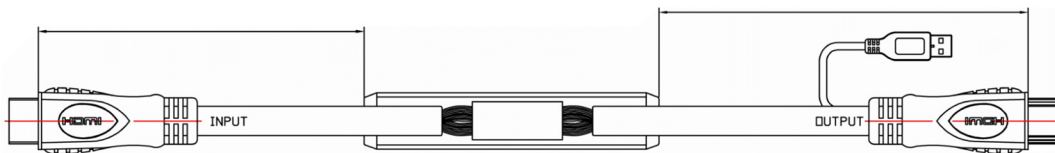

Datasheet

RS PRO 25mtr Active HDMI M-M High Speed with Ethernet Cable

Stock number: 182-8811

EN

The RSPRO 25 metre male to male active HDMI cable which has a white PVC jack and an outer diameter of 8mm. The connectors have a gold flash covering to prevent corrosion.

The connector hoods are also made of white PVC with a strain relief to prevent the jacket splitting around the boot.

The USB connector is for extra power and not needed under normal use.

With this cable being an active cable and not bidirectional, it is important to take care in the way in which the cable is connected. The Input connector connects to the device and the output (USB end) connects to the display.

HDMI is possibly the most common display connection on the market which can be found on devices ranging from PC's, Bluray players, games consoles and more.

HDMI V1.4	Signal Assignment	HDMI V1.4
1 Red		Red 1
2 Earth		Earth 2
3 White		White 3
4 Blue		Blue 4
5 Earth		Earth 5
6 White		White 6
7 Green		Green 7
8 Earth		Earth 8
9 White		White 9
10 Brown		Brown 10
11 Earth		Earth 11
12 White		White 12
14 Black		Black 14
17 White		White 17
19 Yellow		Yellow 19
13 Green	CEC	Green 13
15 Orange	SCL	Orange 15
16 Purple	SDA	Purple 16
18 Red	+5 Volts Power	Red 18
20		20