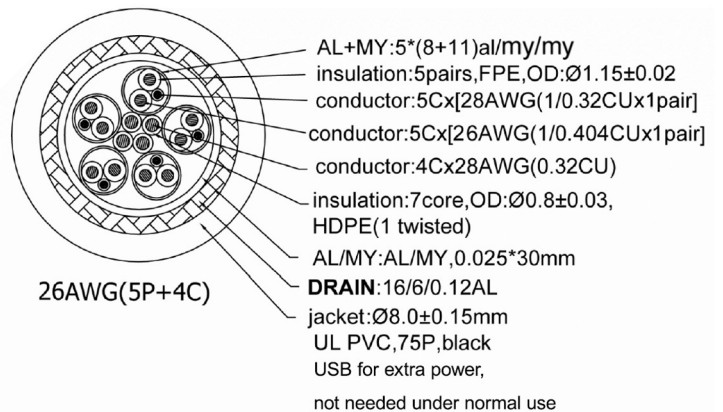

Datasheet

RS PRO 25mtr Active HDMI M-M High Speed with Ethernet Cable

Stock number: 182-8811

EN

The RSPRO 25 metre male to male active HDMI cable which has a white PVC jack and an outer diameter of 8mm. The connectors have a gold flash covering to prevent corrosion.

The connector hoods are also made of white PVC with a strain relief to prevent the jacket splitting around the boot.

The USB connector is for extra power and not needed under normal use.

With this cable being an active cable and not bidirectional, it is important to take care in the way in which the cable is connected. The Input connector connects to the device and the output (USB end) connects to the display.

HDMI is possibly the most common display connection on the market which can be found on devices ranging from PC's, Bluray players, games consoles and more.

HDMI V1.4	Signal Assignment	HDMI V1.4
1 Red		Red 1
2 Earth		Earth 2
3 White		White 3
4 Blue		Blue 4
5 Earth		Earth 5
6 White		White 6
7 Green		Green 7
8 Earth		Earth 8
9 White		White 9
10 Brown		Brown 10
11 Earth		Earth 11
12 White		White 12
14 Black		Black 14
17 White		White 17
19 Yellow		Yellow 19
13 Green	CEC	Green 13
15 Orange	SCL	Orange 15
16 Purple	SDA	Purple 16
18 Red	+5 Volts Power	Red 18
20		20