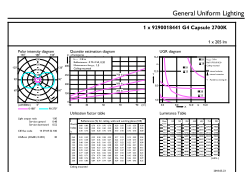

Dimensional drawing

Capsule 12V2W-20W 200lm N.AD 2700K G4

Product	D	C
CorePro LEDcapsuleLV 1.7-20W G4 827	14.5 mm	38 mm

Photometric data

LEDcapsule CorePro 0.9-10W G4 Capsule 827 ND

LEDcapsule CorePro 1.7-20W G4 Capsule 827 ND