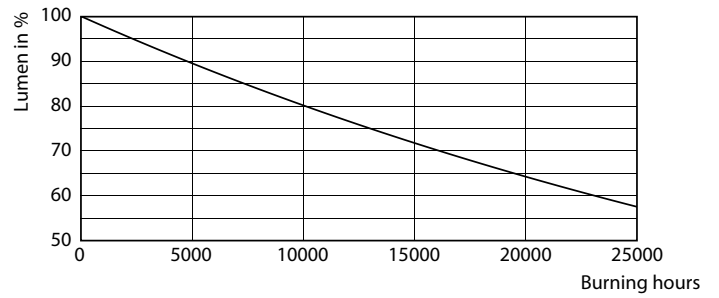

CorePro LEDcapsule LV

Lifetime

LEDcapsule CorePro 0.9-10W G4 Capsule 830 ND

LEDcapsule CorePro 0.9-10W G4 Capsule 830 ND