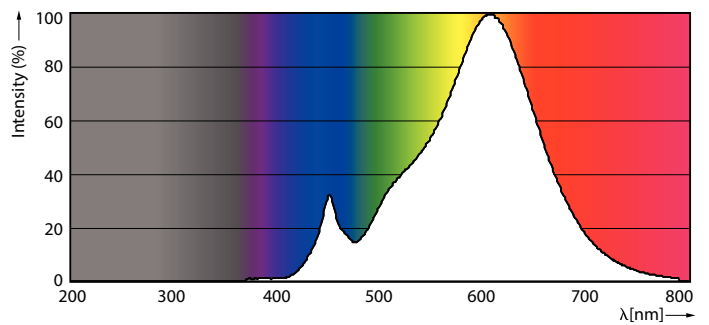

LEDcapsule CorePro 1.7-20W G4 Capsule 827 ND

LEDcapsule CorePro 1.7-20W G4 Capsule 827 ND