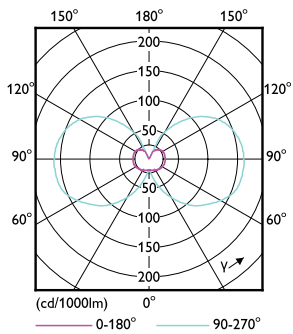

Product data

General Information	
Cap-Base	G4 [G4]
EU RoHS compliant	Yes
Nominal Lifetime (Nom)	15000 h
Switching Cycle	50000X
Technical Type	1.7-20W
Light Technical	
Color Code	827 [CCT of 2700K]
Luminous Flux (Nom)	205 lm
Color Designation	Warm White (WW)
Correlated Color Temperature (Nom)	2700 K
Luminous Efficacy (rated) (Nom)	120.00 lm/W
Color Consistency	<6
Color Rendering Index (Nom)	80
LLMF At End Of Nominal Lifetime (Nom)	70 %
Operating and Electrical	
Power (Nom)	1.7 W
Lamp Current (Nom)	240 mA

Dimensional drawing

Capsule 12V2W-20W 200lm N.AD 2700K G4

Product	D	C
CorePro LEDcapsuleLV 1.7-20W G4 827	14.5 mm	38 mm

Photometric data

LEDcapsule CorePro 0.9-10W G4 Capsule 827 ND

LEDcapsule CorePro 1.7-20W G4 Capsule 827 ND