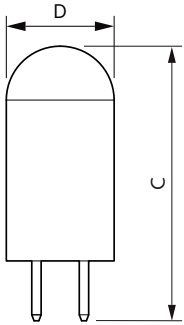

Product data

General Information	
Cap-Base	G4 [G4]
EU RoHS compliant	Yes
Nominal Lifetime (Nom)	15000 h
Switching Cycle	50000X
Technical Type	1.7-20W
Light Technical	
Color Code	827 [CCT of 2700K]
Luminous Flux (Nom)	205 lm
Color Designation	Warm White (WW)
Correlated Color Temperature (Nom)	2700 K
Luminous Efficacy (rated) (Nom)	120.00 lm/W
Color Consistency	<6
Color Rendering Index (Nom)	80
LLMF At End Of Nominal Lifetime (Nom)	70 %
Operating and Electrical	
Power (Nom)	1.7 W
Lamp Current (Nom)	240 mA

Dimensional drawing

Capsule 12V2W-20W 200lm N.AD 2700K G4

Product	D	C
CorePro LEDcapsuleLV 1.7-20W G4 827	14.5 mm	38 mm

Photometric data

LEDcapsule CorePro 0.9-10W G4 Capsule 827 ND

LEDcapsule CorePro 1.7-20W G4 Capsule 827 ND