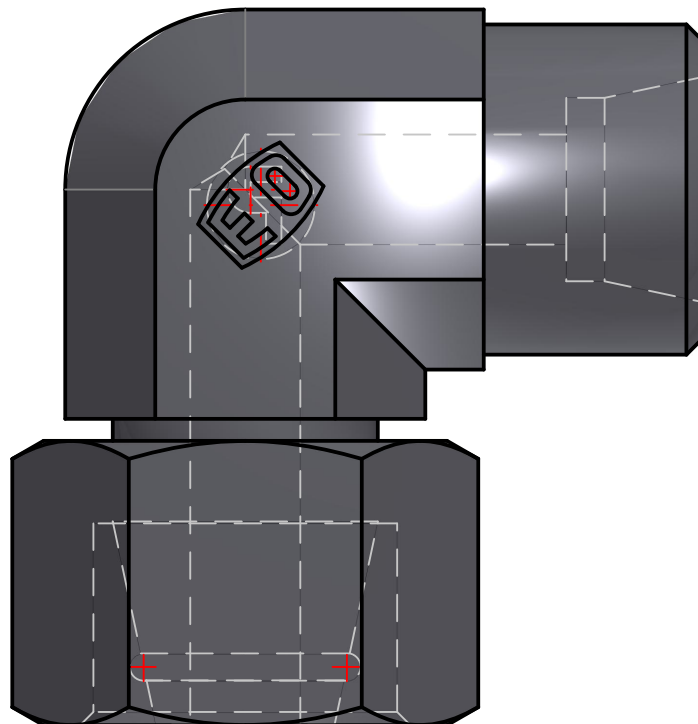

ENGINEERING YOUR SUCCESS.

Parker Hannifin Corporation
High Pressure Connectors Europe
Am Metallwerk 9
33659 Bielefeld, Germany
Ph: +49 (0) 521-4048-0
Fax: +49 (0) 521-4048-4280

PARKER High Pressure Connectors Europe Division
Ermeto DIN tube to tube swivel high pressure hydraulic tube fittings

PART Number: EW10SOMDCF

*Interactive 3D graphic, click to activate and rotate
(3D capable PDF viewer required)*

Technical Data	
Part Number	EW10SOMDCF
Series Name	Ermeto DIN tube to tube swivel high pressure hydraulic tube fittings
Series Code	Ermeto DIN tube to swivel high pressure hydraulic tube fittings
Division ID	687614
Division Name	High Pressure Connectors Europe Division
Company	Parker Hannifin