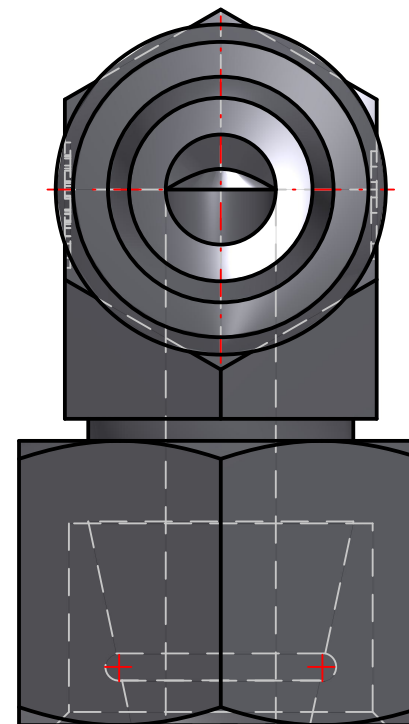

ENGINEERING YOUR SUCCESS.

Parker Hannifin Corporation
High Pressure Connectors Europe
Am Metallwerk 9
33659 Bielefeld, Germany
Ph: +49 (0) 521-4048-0
Fax: +49 (0) 521-4048-4280

PARKER High Pressure Connectors Europe Division
Ermeto DIN tube to tube swivel high pressure hydraulic tube fittings

PART Number: EW10SOMDCF

*Interactive 3D graphic, click to activate and rotate
(3D capable PDF viewer required)*

Technical Data	
Part Number	EW10SOMDCF
Series Name	Ermeto DIN tube to tube swivel high pressure hydraulic tube fittings
Series Code	Ermeto DIN tube to swivel high pressure hydraulic tube fittings
Division ID	687614
Division Name	High Pressure Connectors Europe Division
Company	Parker Hannifin