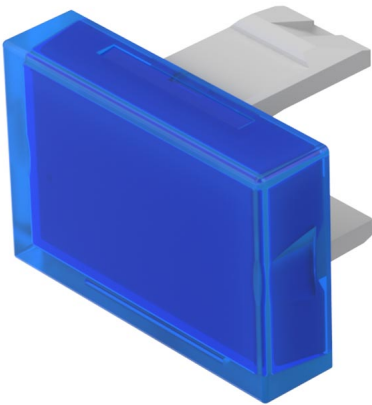

EAO – Your Expert Partner for Human Machine Interfaces

01-901.6 - Lens plastic

01-901.6 - Lens plastic

Attention: The preview is based on a sample product. This can differ from your current configuration.

Other Attributes

Weight	0,001 kg
Dimension	12.8 x 18.8 mm

Operating-/Indication part

Lens optics	translucent
Lens colour	blue
Lens material	Plastic
Lens profile	flat
Lens illumination	illuminative