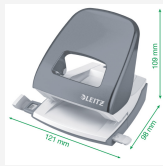

LEITZ

Leitz NeXXt WOW Metal Office Hole Punch

Metal punch in striking WOW colours that let your personality shine through. For everyday use. Robust and reliable. Patented easy slide-in grip zone and ultra sharp stamps reduce punching effort.

Attributes

- Punches up to 30 sheets of paper (80 gsm)
- Easy slide-in grip zone and sharper stamps reduce punching effort
- Clear format demarcations and strong guide bar ensure perfect paper alignment
- Give your workplace or your home the WOW factor with this range of products in striking and stylish colours
- Easy to empty, hinged waste box
- 10 year guarantee and GS safety tested

Specifications

Number	50081023
Colour	pink
Material	Metal with non-slip plastic waste box cover
Dimensions (W x H x D)	98 x 109 x 121 mm
Cutters	Fixed
Guide Bar	Yes
Hole Diameter	5.5mm
Hole Quantity	2
Hole Distance	8cm
Capacity of Punching	3mm/30 sheets (80 gsm paper)
For Format	A4, A5, A6, Folio, US-Quart, 8 x 8 x 8cm
Warranty	10 years
Convenient stapler	55021095
GS certificate	Yes
Weight	413 g
Pallet quantity	480
Minimum order quantity	1
EAN code	4002432395958