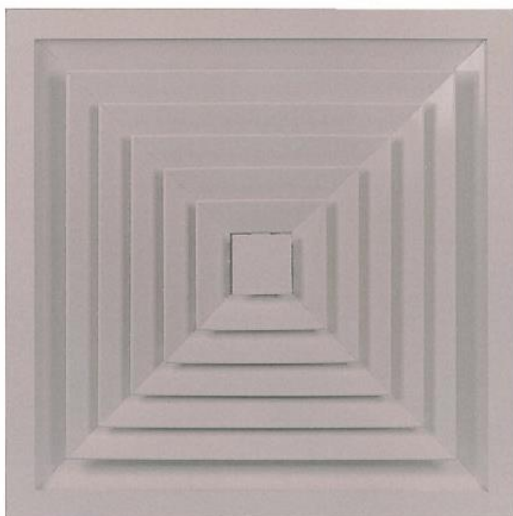

ENGLISH

Datasheet

Stock No: 432-851

RS Pro White Aluminium Louvre, () \$ x () \$mm

Image representative of range

Product Details

Square Diffusers

4-way, square louvre face diffusers suitable for ceiling mounting, allowing air to be introduced with the maximum diffusion and minimum disturbance.

3 sizes available to suit ducts 300mm, 450mm and 600mm

The core is removable, for easy cleaning and adjustable for either horizontal or vertical projection

Diffusers are manufactured from extruded aluminium sections, the mitred corners being fully welded and finished before being finished in white stove enamel

ENGLISH

Specifications:

Dimensions	450 x 450mm
Flange Width	36.2mm
Slat Configuration	Square Face
Material	Aluminium
Colour	White
Height	595mm
Width	595mm