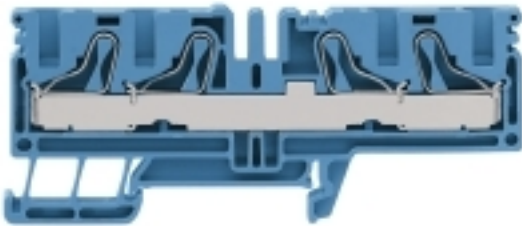

**P-series
PDU 6/10/4AN BL**

Weidmüller Interface GmbH & Co. KG
Klingenbergstraße 16
D-32758 Detmold
Germany
Fon: +49 5231 1429-0
Fax: +49 5231 14292083
www.weidmueller.com

Spring connection with PUSH IN Technology

The innovative PUSH IN technology reduces the amount of time you spend on wiring to a minimum. Direct insertion guarantees high conductor pull-out forces and simple handling for all conductor types.

General ordering data

Type	PDU 6/10/4AN BL
Order No.	1165130000
Version	Feed-through terminal, PUSH IN, 10 mm², 800 V, 57 A, Blue
GTIN (EAN)	4032248992614
Qty.	25 pc(s).