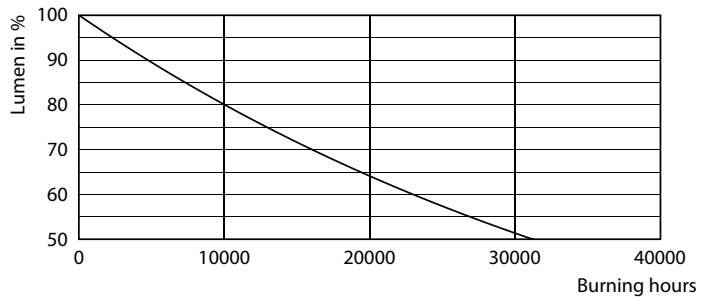

Classic filament LED candles and lusters

Lifetime

LEDbulb 6,5-60W E14 B35