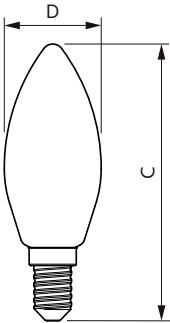

### Product data

General Information	
Cap-Base	E14 [ E14]
EU RoHS compliant	Yes
Nominal Lifetime (Nom)	15000 h
Switching Cycle	20000X
Technical Type	6.5-60W
Light Technical	
Color Code	827 [ CCT of 2700K]
Luminous Flux (Nom)	806 lm
Color Designation	Warm White (WW)
Correlated Color Temperature (Nom)	2700 K
Luminous Efficacy (rated) (Nom)	124.00 lm/W
Color Consistency	<6
Color Rendering Index (Nom)	80
LLMF At End Of Nominal Lifetime (Nom)	70 %
Operating and Electrical	
Input Frequency	50 to 60 Hz
Power (Nom)	6.5 W

Lamp Current (Nom)	50 mA
Wattage Equivalent	60 W
Starting Time (Nom)	0.5 s
Warm Up Time to 60% Light (Nom)	0.5 s
Power Factor (Nom)	0.55
Voltage (Nom)	220-240 V
Temperature	
T-Case Maximum (Nom)	55 °C
Controls and Dimming	
Dimmable	No
Mechanical and Housing	
Bulb Finish	Clear
Approval and Application	
Energy Efficiency Label (EEL)	A++
Energy Consumption kWh/1000 h	7 kWh

## Dimensional drawing

Candle B35 60W 806lm 2700K E14 ND Clear

Product	D	C
Classic LEDCandle ND 6.5-60W B35 E14 827 CL	35 mm	97 mm