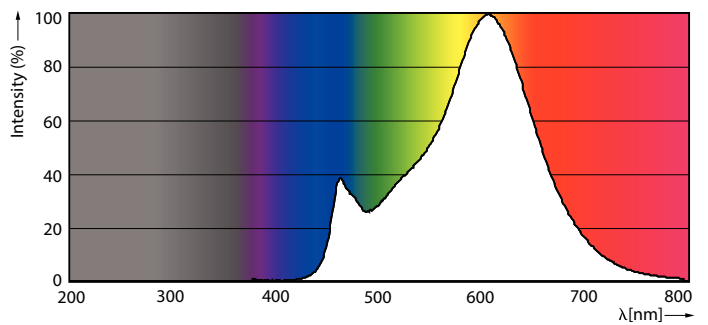

LEDbulb 6,5-60W E14 B35

LEDcandle E14 B35 827 CL