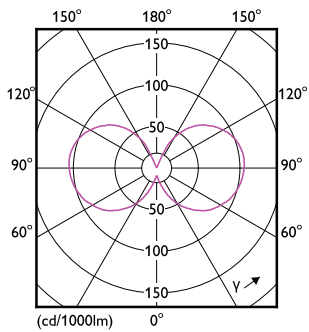

Photometric data

LEDbulb 6,5-60W E14 B35