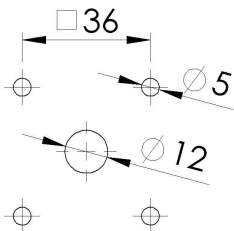

CAM SWITCH

Installation

Drilling plan
Front panel

MULTI-STEP SWITCHES WITHOUT "0"

208-3920

208-3904
208-3921

208-3922

208-3923