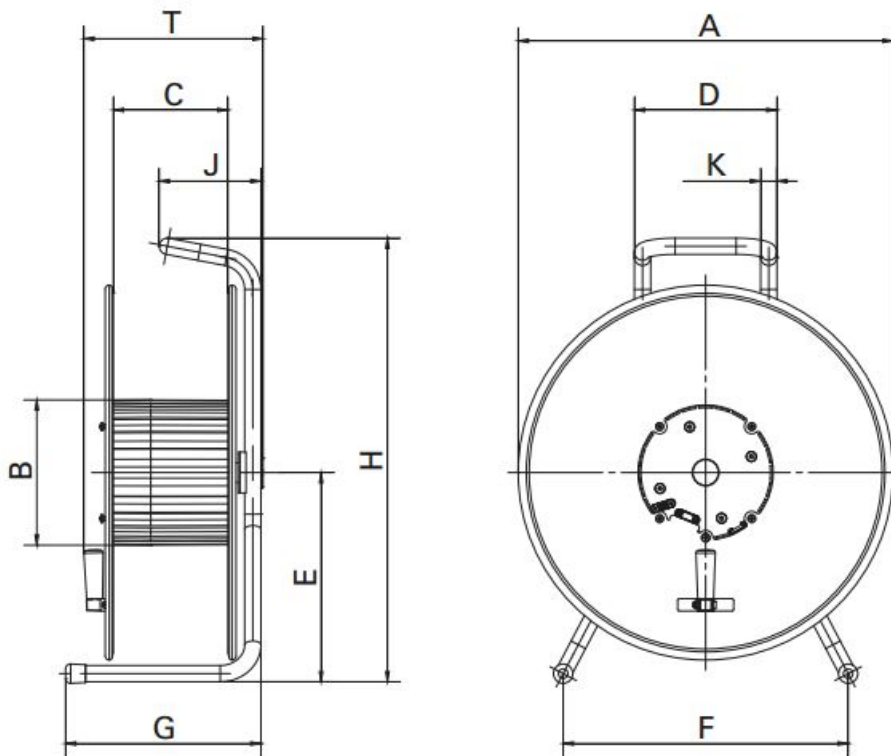

ENGLISH

Datasheet

RS PRO Steel Hand Wound Cable Reel

RS Stock Number: 184-8155

Specifications

Weight: 8.20 kg

Operating Temperature: -20°C to +80°C

Datasheet

RS PRO Steel Hand Wound Cable Reel

Dimensions

A	B	C	D	E	F	G	H	J	K	T
460	178	141	175	257	350	240	545	125	20	222