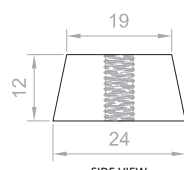

ENGLISH

Datasheet

Wedge Nuts

Zinc

RS Stock No **1766911**

Size **M6**

Used with metal decking systems, fixed into the dovetail or channel of decking to provide a fixing for threaded rod, or bolts for mounting services.

BOTTOM VIEW

SIDE VIEW

TOP VIEW

Please view our full range listing below

RS Stock No Size (mm)

1766911	M6
1766928	M8
1766948	M10
1766949	M12