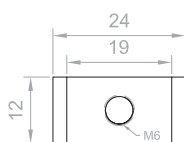

ENGLISH

Datasheet

Wedge Nuts

Zinc

RS Stock No **1766911**

Size **M6**

Used with metal decking systems, fixed into the dovetail or channel of decking to provide a fixing for threaded rod, or bolts for mounting services.

BOTTOM VIEW

SIDE VIEW

TOP VIEW

Please view our full range listing below

RS Stock No Size (mm)

1766911	M6
1766928	M8
1766948	M10
1766949	M12