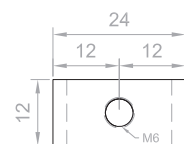

ENGLISH

Datasheet

Wedge Nuts

Zinc

RS Stock No **1766911**

Size **M6**

Used with metal decking systems, fixed into the dovetail or channel of decking to provide a fixing for threaded rod, or bolts for mounting services.

BOTTOM VIEW

SIDE VIEW

TOP VIEW

Please view our full range listing below

RS Stock No Size (mm)

1766911	M6
1766928	M8
1766948	M10
1766949	M12