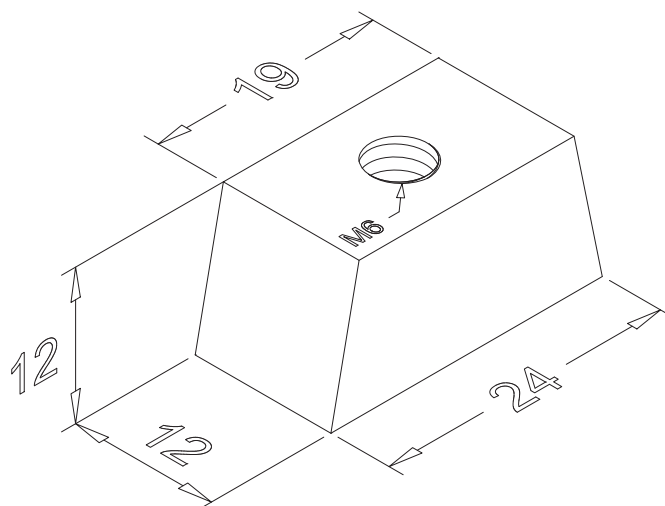

ENGLISH

Datasheet

Wedge Nuts

Zinc

RS Stock No **1766911**

Size **M6**

Used with metal decking systems, fixed into the dovetail or channel of decking to provide a fixing for threaded rod, or bolts for mounting services.

BOTTOM VIEW

SIDE VIEW

TOP VIEW

Please view our full range listing below

RS Stock No Size (mm)

1766911	M6
1766928	M8
1766948	M10
1766949	M12