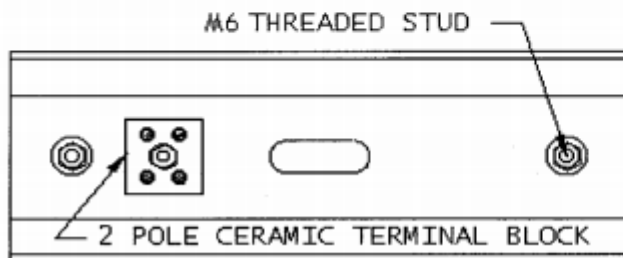

## Reflector Bracket, 255mm

RS Stock number 246-2501

- 246-2517: A=160mm  
B=130mm C=32mm
- 246-2501: A=255mm  
B=173mm C=60mm

Câble L=340mm