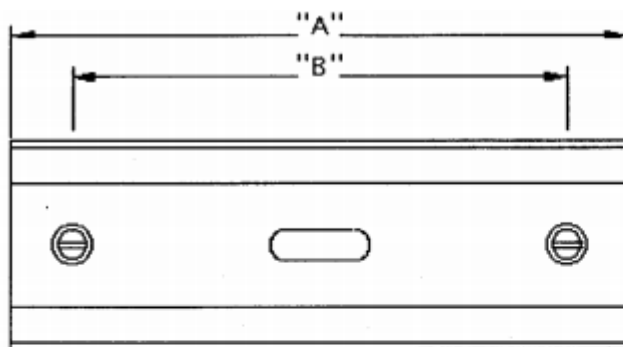

## Reflector Bracket, 255mm

RS Stock number 246-2501

- 246-2517: A=160mm  
B=130mm C=32mm
- 246-2501: A=255mm  
B=173mm C=60mm

Câble L=340mm