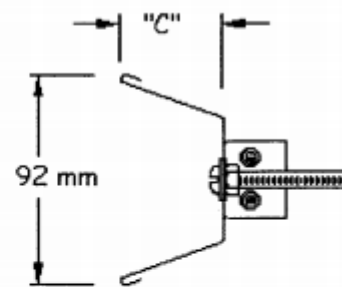

## Reflector Bracket, 255mm

RS Stock number 246-2501

- 246-2517: A=160mm  
B=130mm C=32mm
- 246-2501: A=255mm  
B=173mm C=60mm

Câble L=340mm