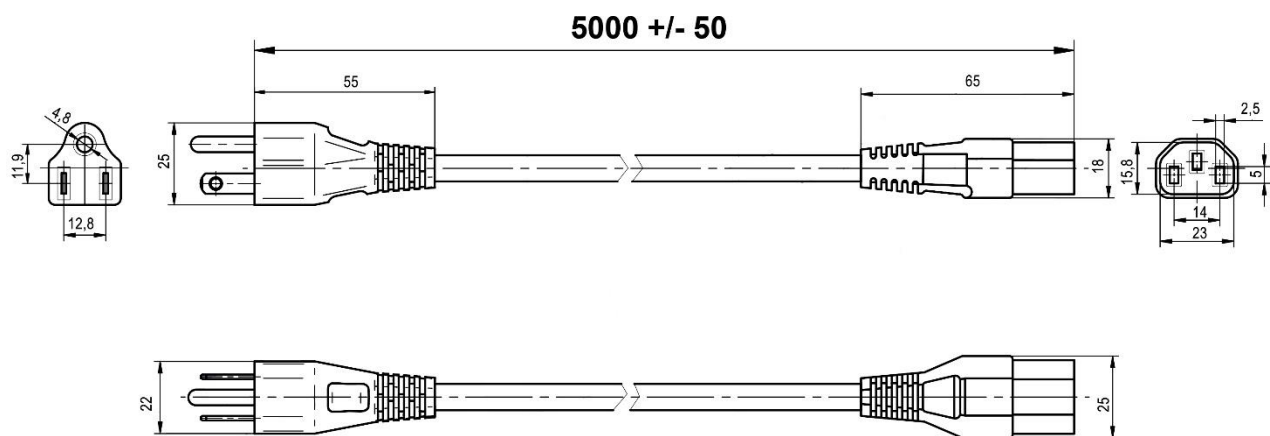

## Mechanical Specifications

<b>Length</b>	5.00m
---------------	-------

## Electrical Specifications

Power Cord Rating	10 A - 125V
Visual Inspection	100%
Electrical Test	100%
High pot test wire to wire	3k Vac for 2 sec.
Continuity test	25Aac to grounding / 20Aac to line and neutral
Polarity test	yes
Skin high pot test	6k Vac line to skin

## Approvals

C13 CONNECTOR	UL / CSA
NEMA5/15 P	UL / CSA
Cable	CE /UL / CSA

All dimensions in mm