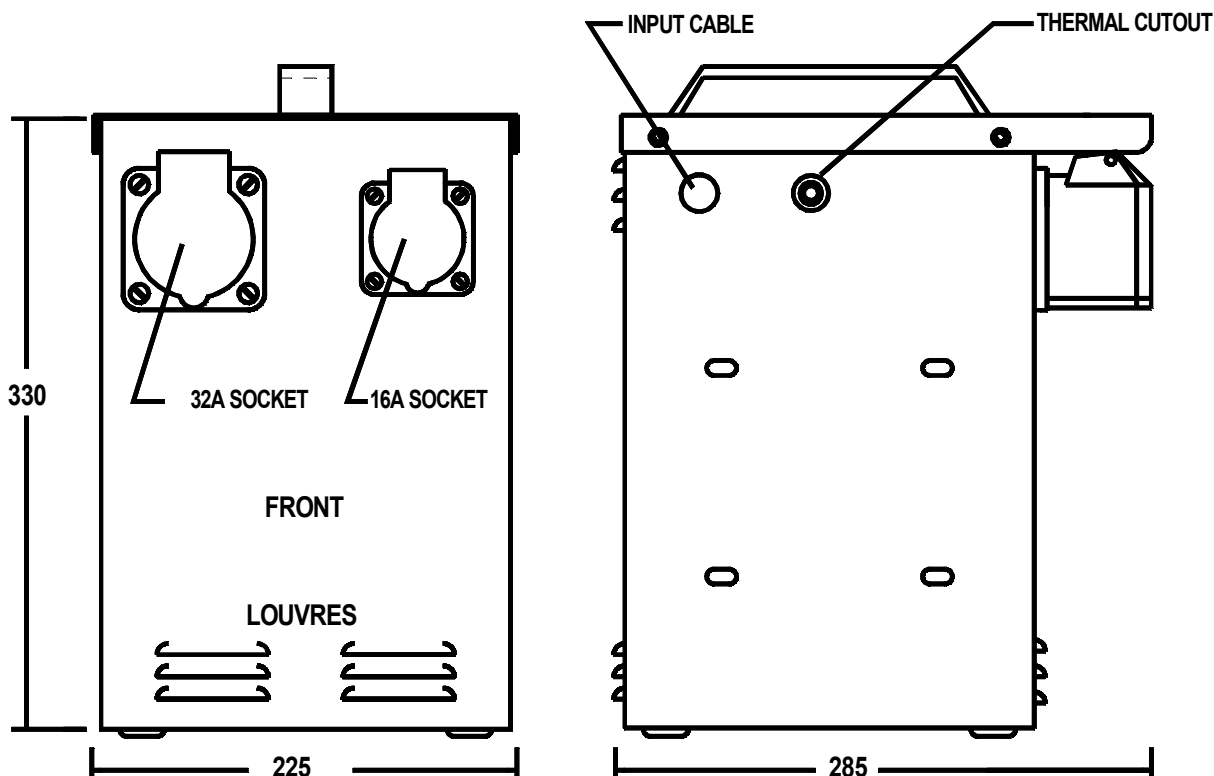

RS Pro Datasheet

Stock No: 1226716

PORTABLE HEATER TRANSFORMER

INPUT	230V 50/60Hz
OUTPUT	110V CTE
RATING	3.0kVA CONTINUOUS
THERMAL CUTOUT	15AMP
OUTPUT SOCKETS	1x32A - 1x16A BSEN60309 - IP44
INPUT	2 MTR 2.5mm INPUT CABLE UNTERMINATED
ENCLOSURE	SHEET STEEL IP22 - COLOUR YELLOW
WEIGHT	32 KGS