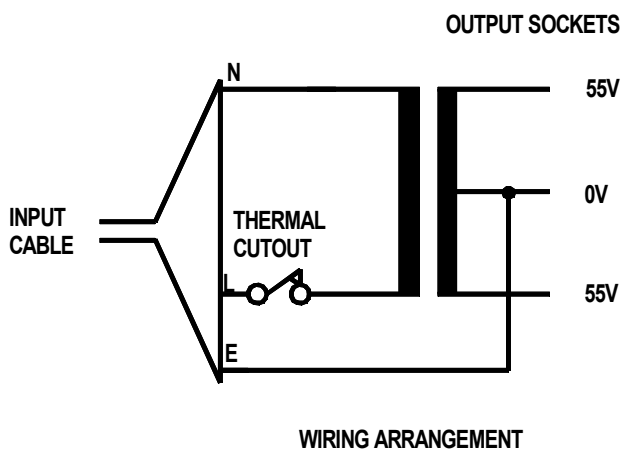

RS Pro Datasheet

Stock No: 1226716

PORTABLE HEATER TRANSFORMER

INPUT	230V 50/60Hz
OUTPUT	110V CTE
RATING	3.0kVA CONTINUOUS
THERMAL CUTOUT	15AMP
OUTPUT SOCKETS	1x32A - 1x16A BSEN60309 - IP44
INPUT	2 MTR 2.5mm INPUT CABLE UNTERMINATED
ENCLOSURE	SHEET STEEL IP22 - COLOUR YELLOW
WEIGHT	32 KGS