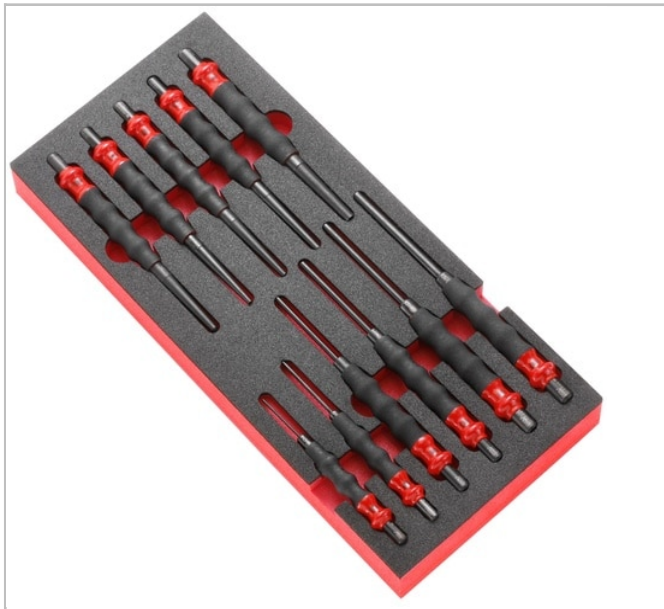

Sheathed drift punches foam module

Description:

- Compatible with the Facom modular storage system: - Compatible with CHRONO XL, CHRONO+, JETXL and JET+ roller cabinets.

	Diameter [mm]	Length L [mm]	Tray ["]	Weight [Kg]	Height H [mm]	CONTENT SET ["]	Contents []
MODM.CG	418.0	188.0	PL.MODCG	1.5	45.0	249.G 2 - 3 - 4 - 5 - 6 - 8 - 247.G 4 - 5 - 6 - 8 - 255.G6	PM.MODCG