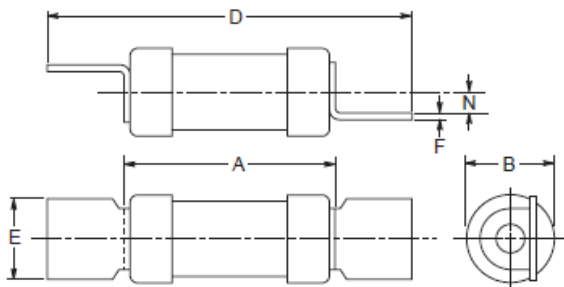

Datasheet

RS 4A F1 British Standard Fuse, 550 V ac HRC

RS Stock number [521-2898](#)

Dimensions: (mm)

Dimensional Data:

Time-Current Characteristic Curve (Full Size Curves Available)

Specifications

Electrical Characteristics

Catalog Number	Ampere Rating	I ² T (Amp ² Seconds)			Nom Watts Loss	Rated Voltage	Dimensions (Inches/mm)					
		Pre-Arcing	Total At 415V	Total At 550V			A	B	D	E	F	N
NSD2	2	1.3	4.6	5	0.9	550AC	34.6	.54 13.8	58.5	12.7	.03 .8	.14 3.5
NSD4	4	8	27	30	1.4							
NSD6	6	29	100	115	1.8							
NSD10	10	120	400	490	2.1							
NSD16	16	120	470	730	1.8							
NSD20	20	260	1070	1700	1.8							
NSD25	25	560	2300	3550	2							
NSD32	32	710	3000	5000	2.9	415AC	34.6	.69 17.5	58.5	12.7	.03 .8	.14 3.5
NSD20M25	20M25	570	2350	—	1.2							
NSD20M32	20M32	770	3000	—	0.95							
NSD20M36	20M36	1150	5000	—	0.88							
NSD32M36	32M36	1150	5000	—	2.4							
NSD32M40	32M40	1500	6000	—	1.9							
NSD32M50	32M50	2700	8700	—	1.4							
NSD32M63	32M63	5000	13,550	—	1.0							