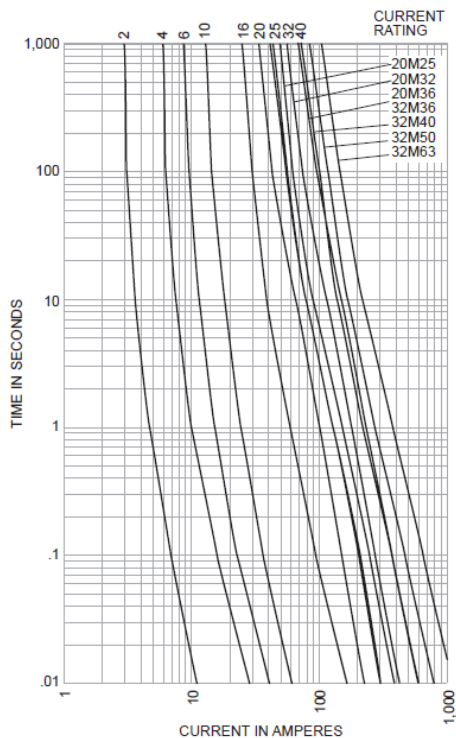

Datasheet

RS 4A F1 British Standard Fuse, 550 V ac HRC

RS Stock number [521-2898](#)

Dimensions: (mm)

Dimensional Data:

Time-Current Characteristic Curve (Full Size Curves Available)

Specifications

Electrical Characteristics

Catalog Number	Ampere Rating	I ² T (Amp ² Seconds)			Nom Watts Loss	Rated Voltage	Dimensions (Inches/mm)					
		Pre-Arcing	Total At 415V	Total At 550V			A	B	D	E	F	N
NSD2	2	1.3	4.6	5	0.9	550AC	34.6	.54 13.8	58.5	12.7	.03 .8	.14 3.5
NSD4	4	8	27	30	1.4							
NSD6	6	29	100	115	1.8							
NSD10	10	120	400	490	2.1							
NSD16	16	120	470	730	1.8							
NSD20	20	260	1070	1700	1.8							
NSD25	25	560	2300	3550	2							
NSD32	32	710	3000	5000	2.9	415AC	34.6	.69 17.5	58.5	12.7	.03 .8	.14 3.5
NSD20M25	20M25	570	2350	—	1.2							
NSD20M32	20M32	770	3000	—	0.95							
NSD20M36	20M36	1150	5000	—	0.88							
NSD32M36	32M36	1150	5000	—	2.4							
NSD32M40	32M40	1500	6000	—	1.9							
NSD32M50	32M50	2700	8700	—	1.4							
NSD32M63	32M63	5000	13,550	—	1.0							