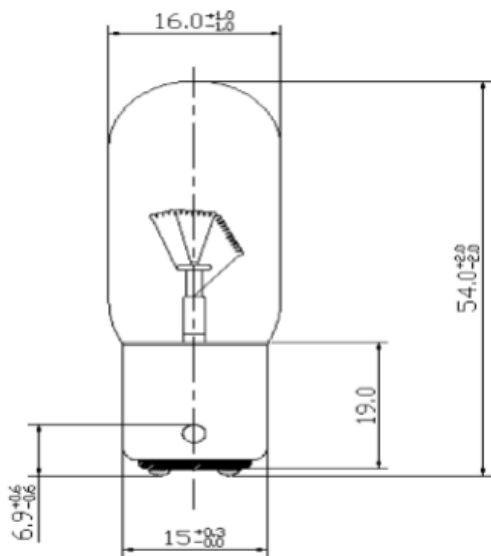

Datasheet

Clear Filament Indicator Lamp

RS Stock number [360-7446](#)

Dimensions: (mm)

Specifications

Structure		Design Characteristics	
Bulb Type	T16	Voltage	24V
Bulb Diameter	16±1mm	Amperage	208mA±10%
Length	54±2mm	Filament Type	Vacuum Type C-2V
Base Type	BA15D/19 Ni	Wattage	5W
		Life Hours	2000Hrs