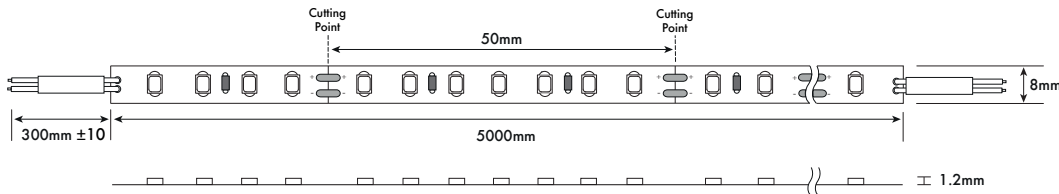

+FLEX 140 LEDs