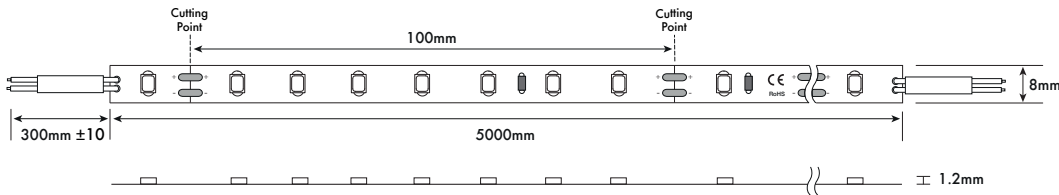

+FLEX High CRI LED Flexible Tape

+FLEX 210 LEDS Ra HIGH CRI SPECIFICATION

Part Code	B5-11-28-2-210-F8-20-98Ra	C0-11-28-2-210-F8-20-98Ra	D0-11-28-2-210-F8-20-98Ra	F1-11-28-2-210-F8-20-98Ra
Voltage	24VDC	24VDC	24VDC	24VDC
Power Consumption	14.4W per mtr	14.4W per mtr	14.4W per mtr	14.4W per mtr
LED Qty	210 per mtr	210 per mtr	210 per mtr	210 per mtr
LED Pitch	4.76mm	4.76mm	4.76mm	4.76mm
Lumen Output	1890lm/M	1890lm/M	1995lm/M	1995lm/M
CRI	98Ra	98Ra	98Ra	98Ra
Cut Points	33.3mm	33.3mm	33.3mm	33.3mm
CCT Colour Tone	2500K	3000K	4000K	6100K
IP	IP20	IP20	IP20	IP20
Back Adhesive	3M adhesive tape	3M adhesive tape	3M adhesive tape	3M adhesive tape
Working Temperature	-20°C - +45°C	-20°C - +45°C	-20°C - +45°C	-20°C - +45°C
Humidity	40% - 70% RH	40% - 70% RH	40% - 70% RH	40% - 70% RH
Dimensions	5000 x 8 x 1.2mm	5000 x 8 x 1.2mm	5000 x 8 x 1.2mm	5000 x 8 x 1.2mm

LED Flexible Tape IP rating part codes

ie: B5-11-28-140-F8-20 ~ IP20   B5-11-28-140-F8-65 ~ IP65

Mechanicals

+FLEX 70 LEDs