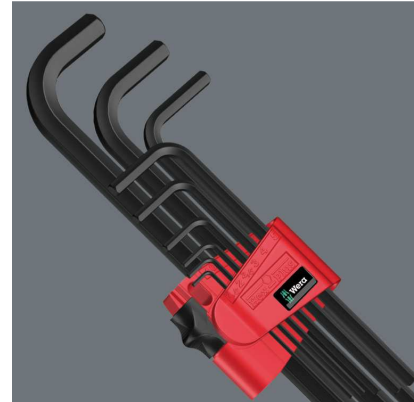

4013288182586

950 SPKL L-key Multicolour, imperial, 3/8 inch blau

EAN: 4013288182586
Type: 950 SPKL inch
Size: 3/8x224

Code: 05022638001