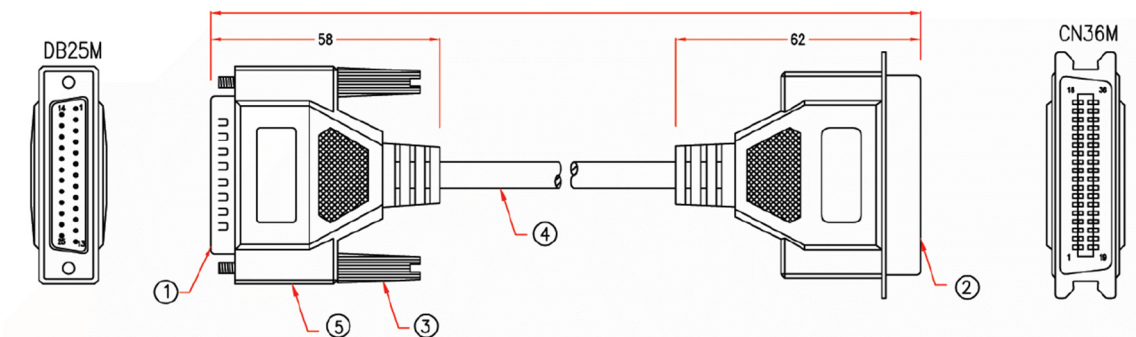

Datasheet

RS PRO 3mtr 25 Way Male to 36 Way Centronics Printer Cable

Stock number: 182-8817

EN

The RSPRO 3 metre 25 way male to 36 way male Centronics printer cable, commonly known as a parallel printer cable, which has a grey PVC jack and an outer diameter of 7mm. The connectors have a gold flash covering to prevent corrosion.

The connector hoods are also made of grey PVC with a strain relief to prevent the jacket splitting around the boot.

Older printers have parallel connections on them which has now been replaced with USB or wireless connections.

5	MOLDED PVC GREY		M304
4	25C 28AWG, ALUM-MYLAR FOIL SHIELDING WITH DRAIN WIRE, OD 7.0, JACKET GREY		M304
3	MOLDED THUMBSCREW #4-40, GREY	2	M95
2	CN36 MALE, GOLD FLASH ON CONTACTS, BLUE INSULATOR	1	M83
1	DB25 MALE, GOLD FLASH ON CONTACTS, BLUE INSULATOR	1	M83