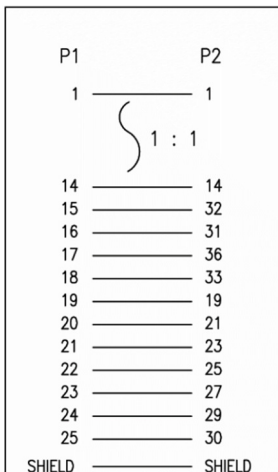

Datasheet

RS PRO 3mtr 25 Way Male to 36 Way Centronics Printer Cable

Stock number: 182-8817

EN

The RSPRO 3 metre 25 way male to 36 way male Centronics printer cable, commonly known as a parallel printer cable, which has a grey PVC jack and an outer diameter of 7mm. The connectors have a gold flash covering to prevent corrosion.

The connector hoods are also made of grey PVC with a strain relief to prevent the jacket splitting around the boot.

Older printers have parallel connections on them which has now been replaced with USB or wireless connections.