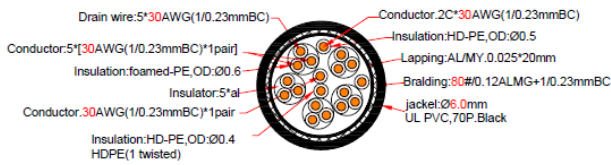

- 9134843
- 9134846
- 9134840
- 9134859
- 9134852
- 9134856
- 9134865
- 9134868
- 9134862
- 9134871
- 9134874
- 9134878
- 9134887
- 9134880

ECN MARK	ECN NO.	DESCRIPTION	DATE
			2013/09/23

**5P+4C(30AWG)
1.4 Version**

FEATURES

- 1. Gold-plated plugs
- 2. compliant ROHS. 1080P

ELECTRICAL SPECIFICATION:

- 1. Withstanding voltage: 300VDC 0.1SEC
- 2. Insulation Resistance: 5Mohm 300VDC

LENGTH
7500mm
6000mm
5000mm
4000mm
3000mm
2000mm
1500mm
1000mm
500mm