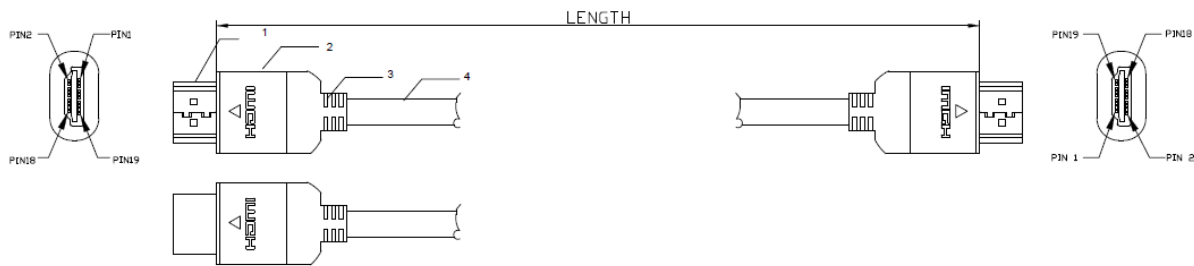

- 9134843
- 9134846
- 9134840
- 9134859
- 9134852
- 9134856
- 9134865
- 9134868
- 9134862
- 9134871
- 9134874
- 9134878
- 9134887
- 9134880

ECN MARK	ECN NO.	DESCRIPTION	DATE
			2013/09/23

**5P+4C(30AWG)
1.4 Version**

FEATURES

- 1. Gold-plated plugs
- 2. compliant ROHS. 1080P

ELECTRICAL SPECIFICATION:

- 1. Withstanding voltage: 300VDC 0.1SEC
- 2. Insulation Resistance: 5Mohm 300VDC

LENGTH
7500mm
6000mm
5000mm
4000mm
3000mm
2000mm
1500mm
1000mm
500mm

ITEM.	DESCRIPTIONS&SPECIFICATIONS	QTY	REMARK
1	HDMI Type A Plug 19Pin(Pins Gold-Plated,Shell Gold-Plated)	2PCS	
2	AL Metal Shell(Colors: green, blue, red)	2PCS	
3	PVC 60P Black		
4	30AWG OD:6.0 Black PVC Jacket		