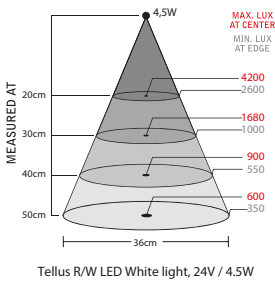

The lamp head is made from durable aluminium and the sturdy flexible arm allows for accurate adjustment of the lamp head position yet maintaining good vibration resistance.

The light colour can easily be switched between white and red light, the built-in dimming function allows for precise adjustment of the light intensity, down to approximately 2% intensity. Tellus R/W has an extended shade for protection against glare and provides a focused light pattern. Supply voltage is SELV 12-24V for direct connection in vehicles and similar applications, adaptor for connection to the power net is available as an accessory.

- Low power consumption
- Very low heat emission
- Red and white light colour
- Flexible arm for accurate adjustment

- Supply voltage 12-24 AC/DC 2m cord set (100-240VAC Plugin AC/ DC-Adaptor available, as accessory, IP44)
- Power consumption 5W
- Technical lifespan >30.000h
- Arm length 500/700mm
- Colour Black
- Colour temperature 6500K/ Red – 630nm
- IP-rating IP43, IP20
- Protection Class III
- Beam angle 45°
- Light output 77Lm, White 600 Lx @ 50cm distance, Red 150Lx @ 50cm distance
- Colour rendering index CRI: 80 (6500K)
- EMC EN 55015: 2019 + A11:2020, EN 60533:2015 (Bridge)