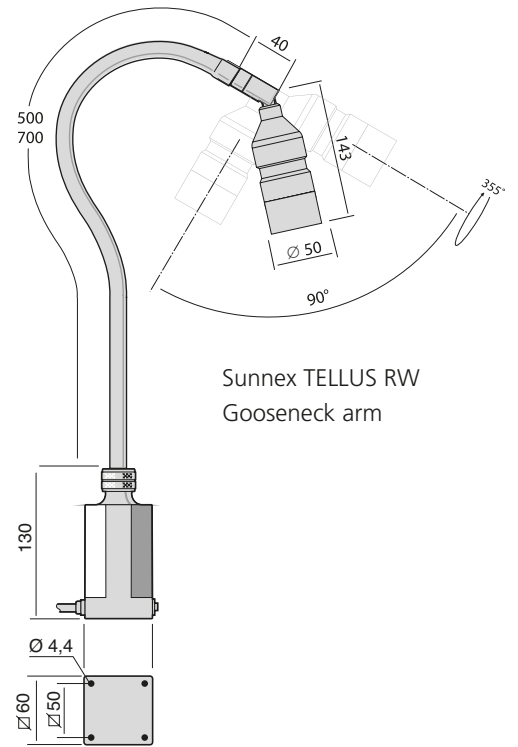

The lamp head is made from durable aluminium and the sturdy flexible arm allows for accurate adjustment of the lamp head position yet maintaining good vibration resistance.

The light colour can easily be switched between white and red light, the built-in dimming function allows for precise adjustment of the light intensity, down to approximately 2% intensity. Tellus R/W has an extended shade for protection against glare and provides a focused light pattern. Supply voltage is SELV 12-24V for direct connection in vehicles and similar applications, adaptor for connection to the power net is available as an accessory.

- Low power consumption
- Very low heat emission
- Red and white light colour
- Flexible arm for accurate adjustment

- Supply voltage 12-24 AC/DC 2m cord set (100-240VAC Plugin AC/ DC-Adaptor available, as accessory, IP44)
- Power consumption 5W
- Technical lifespan >30.000h
- Arm length 500/700mm
- Colour Black
- Colour temperature 6500K/ Red – 630nm
- IP-rating IP43, IP20
- Protection Class III
- Beam angle 45°
- Light output 77Lm, White 600 Lx @ 50cm distance, Red 150Lx @ 50cm distance
- Colour rendering index CRI: 80 (6500K)
- EMC EN 55015: 2019 + A11:2020, EN 60533:2015 (Bridge)

Model	Arm	Connection	Other	Part.no
Tellus RW	500 mm	12-24V AC/DC	IP43	34500
	500 mm		Joint, IP20	34510
	700 mm		IP43	34520
	700 mm		Joint, IP20	34530

PSU accessory

Plug-in Adaptor for Europe 230V
33901

Mounting Accessories