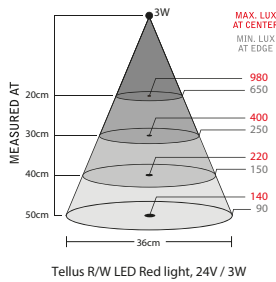

The lamp head is made from durable aluminium and the sturdy flexible arm allows for accurate adjustment of the lamp head position yet maintaining good vibration resistance.

The light colour can easily be switched between white and red light, the built-in dimming function allows for precise adjustment of the light intensity, down to approximately 2% intensity. Tellus R/W has an extended shade for protection against glare and provides a focused light pattern. Supply voltage is SELV 12-24V for direct connection in vehicles and similar applications, adaptor for connection to the power net is available as an accessory.

- Low power consumption
- Very low heat emission
- Red and white light colour
- Flexible arm for accurate adjustment

- Supply voltage 12-24 AC/DC 2m cord set (100-240VAC Plugin AC/ DC-Adaptor available, as accessory, IP44)
- Power consumption 5W
- Technical lifespan >30.000h
- Arm length 500/700mm
- Colour Black
- Colour temperature 6500K/ Red – 630nm
- IP-rating IP43, IP20
- Protection Class III
- Beam angle 45°
- Light output 77Lm, White 600 Lx @ 50cm distance, Red 150Lx @ 50cm distance
- Colour rendering index CRI: 80 (6500K)
- EMC EN 55015: 2019 + A11:2020, EN 60533:2015 (Bridge)