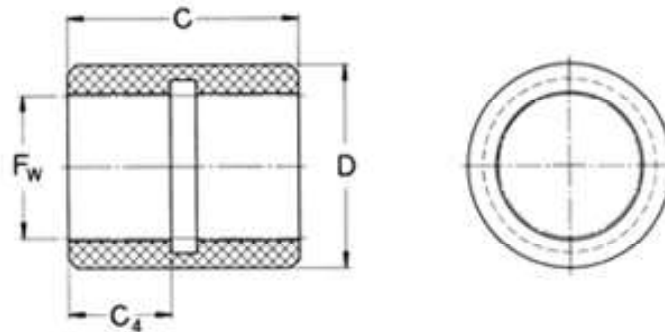

## LPBR 20

Lineair glijlager

C [mm]:	30
C4 [mm]:	13
D = Da [mm]:	28.24
Fw [mm]:	20
Cdyn 0,1:	2080
Cdyn 4 [N]:	52

Datum: 22/05/2020

The contents of this report are the copyright of the publisher and may not be reproduced (even extracts) unless permission is granted. Every care has been taken to ensure the accuracy of the information contained in this report but no liability can be accepted for any loss or damage whether direct, indirect or consequential arising out of the use of the information contained herein.