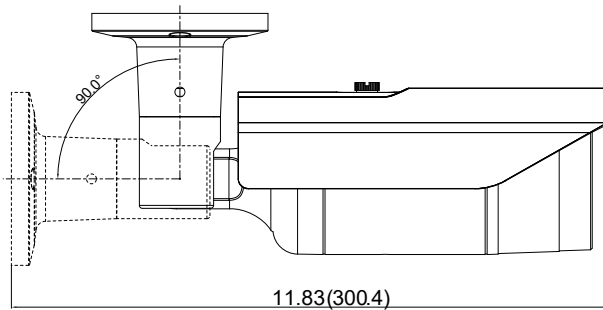

SPECIFICATIONS

Mechanical

Construction:	Aluminum
Camera Angle of Adjustment:	Integral wall mount allows 90° tilt adjustment, 360° rotation
Mounting:	Integral wall mount
Dimensions:	3.33 in. (84.6 mm) (H) x 3.54 in. (90 mm) (W) x 11.83 in. (300.4 mm) (D)
Weight:	2.09 lb (0.95 kg)

Electrical

Input Power:	PoE IEEE 802.3af, 12 VDC, 24 VAC
Current (IR on):	12 VDC: 833 mA; 24 VAC: 427 mA
Power Consumption (IR on):	<10 W
Storage:	Slot for SD/SDHC/SDXC card on camera (128G max; card not supplied)

Controls and Connectors

Connectors:	Power: standard jack for adapter; PoE/Network: RJ-45 CAT 5. Alarm In/Out: pin connectors. Audio In and Out: RCA jack. Analog Video Output: BNC. Local Storage: SD card slot.

Environmental

Operating Conditions:	Outdoor Rated Temp: -40 to 140° F (-40 to 60° C) Humidity: up to 90%, non-condensing
Approvals:	FCC Class A, CE, IP67
Warranty:	3 years

Dimension Drawing
in. (mm)

Ordering Information

Resolution	Lens	Model Number
1080 p resolution (2 MP)	2.7-12 mm motorized zoom and focus	V942B-W312MIR
1080p resolution (2 MP); 132 dB WDR	3-10.5 mm motorized zoom and focus lens	V942B-W310MIR-XW
1080p resolution (2 MP); ultra-high-sensitivity	3.6-10 mm motorized zoom and focus lens	V942B-W310IR-XS
4 MP	2.7-12 mm motorized zoom and focus	V944B-W312MIR
5 MP	3.6-10 mm motorized zoom and focus lens	V945B-W310MIR
Mounting Options		
Back Box	For ease of cabling	V940B-BOX