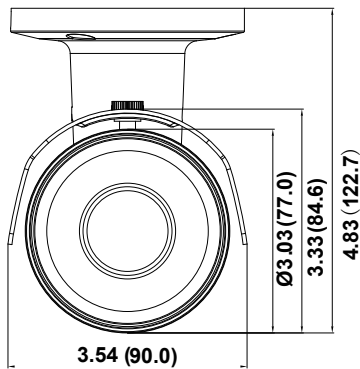

SPECIFICATIONS

Mechanical

Construction:	Aluminum
Camera Angle of Adjustment:	Integral wall mount allows 90° tilt adjustment, 360° rotation
Mounting:	Integral wall mount
Dimensions:	3.33 in. (84.6 mm) (H) x 3.54 in. (90 mm) (W) x 11.83 in. (300.4 mm) (D)
Weight:	2.09 lb (0.95 kg)

Electrical

Input Power:	PoE IEEE 802.3af, 12 VDC, 24 VAC
Current (IR on):	12 VDC: 833 mA; 24 VAC: 427 mA
Power Consumption (IR on):	<10 W
Storage:	Slot for SD/SDHC/SDXC card on camera (128G max; card not supplied)

Controls and Connectors

Connectors:	Power: standard jack for adapter; PoE/Network: RJ-45 CAT 5. Alarm In/Out: pin connectors. Audio In and Out: RCA jack. Analog Video Output: BNC. Local Storage: SD card slot.

Environmental

Operating Conditions:	Outdoor Rated Temp: -40 to 140° F (-40 to 60° C) Humidity: up to 90%, non-condensing
Approvals:	FCC Class A, CE, IP67
Warranty:	3 years

Dimension Drawing
in. (mm)

Ordering Information

Resolution	Lens	Model Number
1080 p resolution (2 MP)	2.7-12 mm motorized zoom and focus	V942B-W312MIR
1080p resolution (2 MP); 132 dB WDR	3-10.5 mm motorized zoom and focus lens	V942B-W310MIR-XW
1080p resolution (2 MP); ultra-high-sensitivity	3.6-10 mm motorized zoom and focus lens	V942B-W310IR-XS
4 MP	2.7-12 mm motorized zoom and focus	V944B-W312MIR
5 MP	3.6-10 mm motorized zoom and focus lens	V945B-W310MIR
Mounting Options		
Back Box	For ease of cabling	V940B-BOX