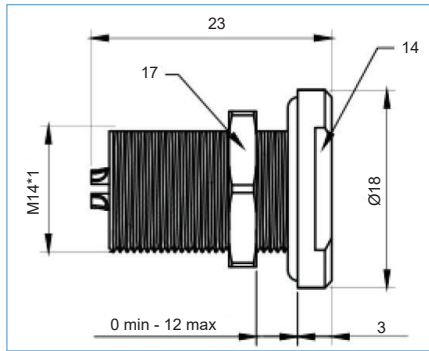

Push-pull connectors female fixed socket CCM series

CCM2S1/07 7 pole

- Premium range of circular connectors
- IP68 sealed using vacuum technology (when connected and using environmental cable clamp)
- Tough, high performance interconnection solution
- Compact panel mounting design
- Ideal for harsh and extreme environments
- Suitable for broadcasting, autosport, military, rail, marine, security, industrial and agricultural applications
- Key coded to prevent misconnection
- Will not disconnect when the cable is under load or stress
- Tool slots for secure and tight mounting
- Tested to IEC 60512-3-5a

PART NO.	DESCRIPTION	POLES	SERIES
CCM2S1/07	Female fixed socket	7	CCM series

SPECIFICATION	
Shell style/model	DEU type fixed socket, female contact
Codes	Code 1
Contact type	Solder type
Contact diameter	0.7mm
Max. stranded conductor	AWG 21-22
Max diameter	0.79mm
Vtest (contact-shell)	1000V(AC) 2000V(DC)
Vtest (contact-contact)	1300V(AC) 2000V(DC)
Rated current	5.0A
Rated voltage	≤250V
Mechanical operation	5000 mating cycles
Housing material	Brass (natural chrome plated) shell and collet nut, nickel plated brass latch sleeve and mid pieces
Insulator	PPS
Contacts	Brass (gold plated)
Humidity (max)	≤95% [at 60°C /140°F]
Vibration	15g [10 Hz - 2000 Hz]
Shock resistance	100g [6 ms]
Salt spray corrosion	>72 hr
Climatical category	50/175/21
Shielding (min)	75 dB (10 MHz)
Shielding (min)	40 dB (1 GHz)
IP rating	IP68 (when connected and using environmental cable clamp)

KEY FEATURES

Key coded | Panel mounting socket | Flat face | Face slots for tightening with a tool

ACCESSORIES

Metal and rubber caps for sockets

PART NO.	DESCRIPTION
CCT21	Camcirc metal cap for sockets A2

PART NO.	DESCRIPTION
CCT22	Camcirc rubber cap for sockets A2

002
PCB TERMINAL
BLOCKS

081
TERMINAL STRIPS

095
WIRE TO BOARD
CONNECTORS

100
CIRCULAR
CONNECTORS

151
IP68 CONNECTORS

158
INTERFACE
MODULES AND
RELAY BASES