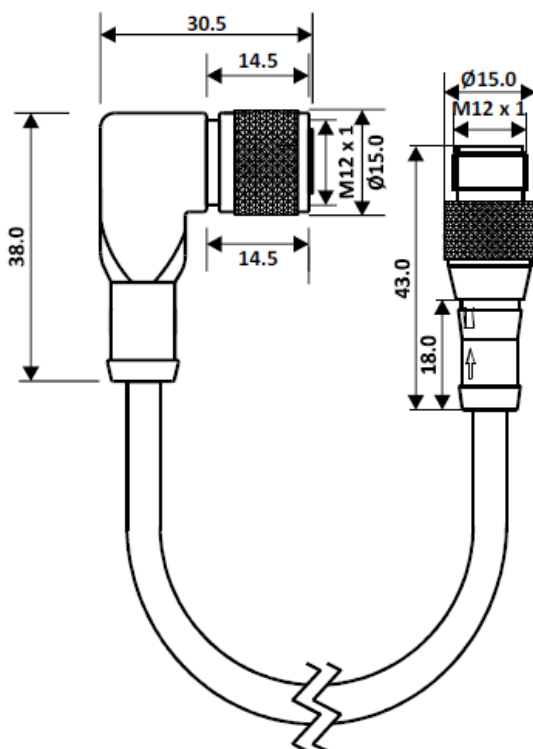

## Connector Assembly

RS Stock 877-1208

### Dimensions: (mm)

### Material Specification

Grip Material	PU
Contact	Cu-Zn
Contact Plating	Gold Plated
Contact Carrier	Nylon 66
O-Ring	Neoprene
Grip Colour	Black
Coupling Nut	Brass Nickel-Plated

### Cable Specification

Cable Length-L	2 m
Cable Type	8 Core PVC Multi Strand
Sheath Colour	Black
Cross Section of Wire	0.25 sq. mm
Core Dia	1.25 mm
Cable Dia	$6.4 \pm 0.1 \text{ mm}$
Termination	Partially Stripped