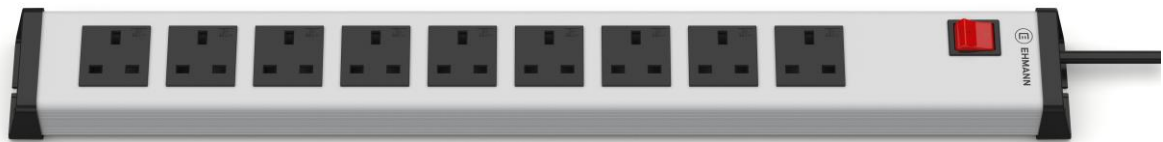

Universal socket strip 9-fold with switch (type G)

Item-No.: 0201x0609230b-1 (1,5 m cord)

Robust plastic, grey

Built-in sockets (90° rotated), quadrangular

1,5 m power cord and angle plug

Expanded contact protection by using a shutter

End caps with mounting possibility

VDE certified

Universal socket strip 9-fold with switch (type G)

Technical data

3.600 W Power	230 V ~ (+/- 10%) / 50 Hz Rated voltage	16 A Rated current
Power Cord: H05VV-F 3G 1,5 mm ² Plug: BP1 British Standard Type G, BS 1363/A, angled Sockets: type G Switch: 2-pole, illuminated (red) Consumption per switch: < 0,5 W Safety class: IP20		
 <p>(similar illustration)</p>		
Item-No. 0201x0609230b-1 (1,5 m cord) EAN 4012096013488 PU 10		654 x 74 x 45 mm Dimensions (L x W x H) 647 mm Fixing Dimension