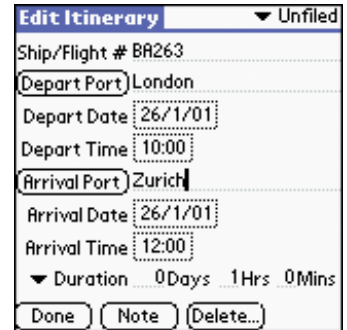

TimeTraveler

PalmPak® Travel Card: Asia-Pacific Cities

For the well-traveled handheld. Stop lugging around a stack of guidebooks. Add a PalmPak® Travel Card for all the information you need about eating, sleeping and seeing the sights in 6 major Asia-Pacific cities: Bangkok, Mumbai (Bombay), Hong Kong, Singapore, Sydney and Tokyo.

Software Included

- CitySync Travel Guides - Lonely Planet
- CityTime World Clock - Code City
- TimeTraveler Time Zone Management - Class Action Proprietary
- Currency Calculator - Terai Tech