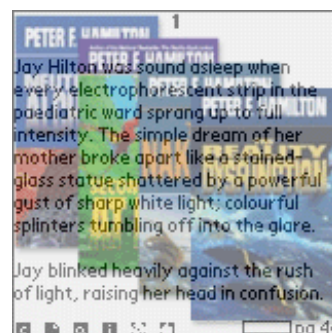

eBooks Included

- The Reality Dysfunction
- The Neutronium Alchemist
- The Naked God
- Second Chance at Eden

Sci-Fi eBook Series