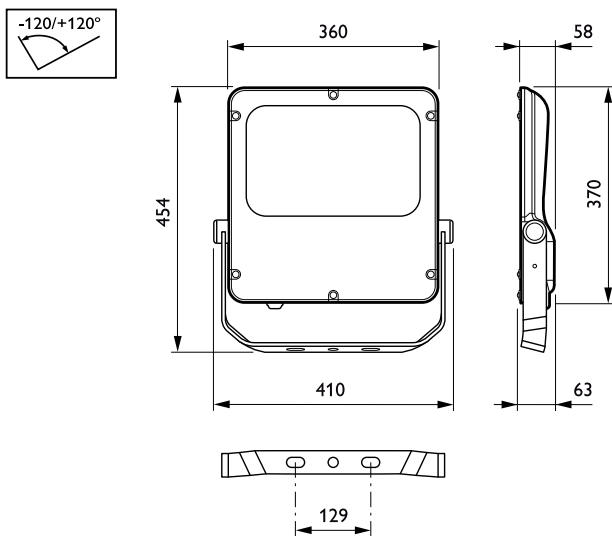

Related products

CoreLine Tempo BVP120 flood-lighting luminaire

Dimensional drawing

Product details

Product details

General Information (1/2)

order code	CE mark	Light source color	Optical cover/lens type	Driver included	Lamp family code	Light source replaceable	Number of gear units	Number of light sources	Optic type	Product Family Code
29585500	CE mark	Neutral white	FG	Yes	LED40	No	1 unit	54	Symmetrical	BVP120
29586200	CE mark	Neutral white	FG	Yes	LED80	No	1 unit	108	Symmetrical	BVP120
29587900	CE mark	Neutral white	FG	Yes	LED120	No	1 unit	162	Symmetrical	BVP120
29588600	CE mark	Neutral white	FG	Yes	LED40	No	1 unit	54	Asymmetrical	BVP120
29589300	CE mark	Neutral white	FG	Yes	LED80	No	1 unit	108	Asymmetrical	BVP120
29590900	CE mark	Neutral white	FG	Yes	LED120	No	1 unit	162	Asymmetrical	BVP120