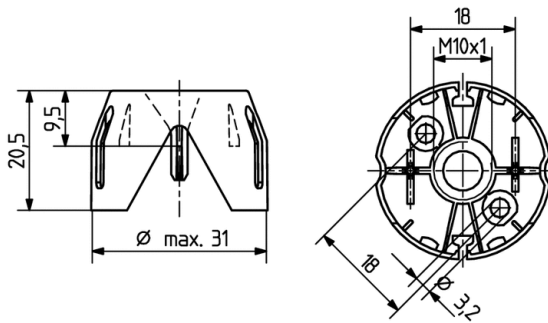

## Lampholders for mains voltage halogen lamps

25.919.-301

Accessories G9

colour	pkg.	wt.	part no.
natural	500	4 g	25.919.-301.51
colour			

Insulating cap  
Thread M10 x 1  
Screw fixing  
Material: LCP

- Screw fixing: for cheese head screws