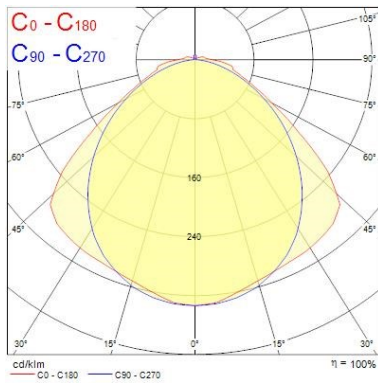

Physical data

Housing colour	Grey
IP rating	IP65
IK rating	IK08
Diffuser finish	Clear
Diffuser material	Polycarbonate
Nominal Product Length (mm)	1278
Nominal Product Width (mm)	110
Nominal Product Height (mm)	78

Start Waterproof LED G3 fixed output START Waterproof Twin 1200 IP65 4800lm 865 0067964

Weight (kg)	1.82
-------------	------

Packaging

Single packaging type	Carton
Product EAN number	5410288679648
Packaging single length / height (cm)	137.2
Packaging single width (cm)	11.6
Packaging single depth (cm)	8.4
DUN14 (outer)	05410288679648
Units per outer package	1
Packaging outer length / height (cm)	137.2
Packaging outer width (cm)	11.6
Packaging outer depth (cm)	8.4

Safety data

Dry applications use only	No
---------------------------	----

PHOTOMETRY

Distance [m]	Cone diameter [m]	E ₀ [lx]	E ₁ (C90) [lx]	E ₂ (C0) [lx]
0.5	1.20 1.46	6431	503*	554*
1.0	2.41 2.91	1608	251*	146*
1.5	3.61 4.37	715	93*	65*
2.0	4.82 5.82	402	62*	37*
2.5	6.02 7.28	257	34*	23*
3.0	7.23 8.73	179	23*	15*