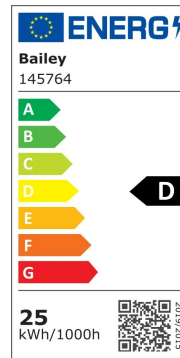

LED Ecobasic T5 AC 1449 G5 25W (35/49W) 3750lm HO 865

Article number: 145764

BAI Ecobasic T5 AC LED Tube 16x1449mm G5 25W (35/49W) 6500K HO 3750lm Glass 270° Direct 120V-130V 230V-240V AC Input Not dimmable LED-lamp

LED T5 tubes for operation on mains voltage with which existing fixtures can be upgraded to LED quickly and easily. Installation: Connect directly to the mains. Not suitable for use with conventional and / or electronic control gear. Not suitable for emergency lighting. Ambient temperature range: -20°C to +50°C.