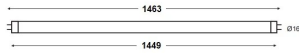

LED Ecobasic T5 AC 1449 G5 25W (35/49W) 3750lm HO 865

Article number: 145764

BAI Ecobasic T5 AC LED Tube 16x1449mm G5 25W (35/49W) 6500K HO 3750lm Glass 270° Direct 120V-130V 230V-240V AC Input Not dimmable LED-lamp

LED T5 tubes for operation on mains voltage with which existing fixtures can be upgraded to LED quickly and easily. Installation: Connect directly to the mains. Not suitable for use with conventional and / or electronic control gear. Not suitable for emergency lighting. Ambient temperature range: -20°C to +50°C.

General ETIM properties

ETIM group	Lamps
ETIM class	LED-lamp/Multi-LED
Name	LED Ecobasic T5 AC 1449 G5 25W (35/49W) 3750lm HO 865
Brand	Bailey
Productseries	Ecobasic LED tube
Producttype	T5 AC