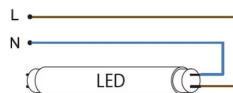

T5 AC Wiring diagram - Single ended