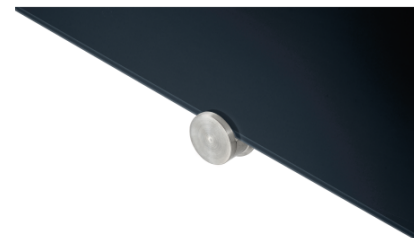

Product specifications

Surface (material/colour)	Safety glass / Black
Magnetic	Yes
Product dimensions	W: 1200 x H: 900 x D: 4 (mm)
Mounting type	Wall (brackets)
Included accessories	Marker, Mounting materials
Product warranty	2 years
Surface warranty	25 years

Product logistics

Product SAP / EAN / KEA	867611000 / 8713797078887 / 7-104654
Quantity	1
Packing dimensions	W: 1290 x H: 990 x D: 50 (mm)
Weight (gross/net)	16.75 kg / 15.00 kg