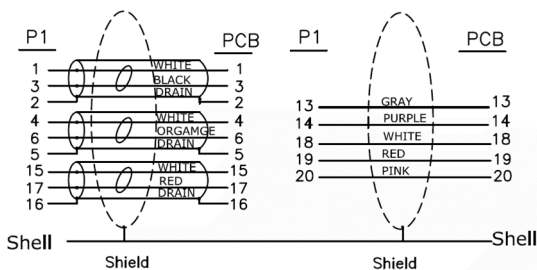

Datasheet

RS PRO 15 cm DisplayPort Male to VGA Female Adapter

Stock number: 182-8794

EN

Our RS PRO 15 cm DisplayPort to VGA adapter comes with a latching, 20 pin male DP connector.

The connector hoods are made from black PVC and come with dust caps to protect the connectors. On top of the connector is the latch release and a strain relief on the end of the hood to support the cable.

The SVGA connector is one of the most common video connectors found on computers. SVGA is an analogue signal which is slowly being replaced by digital cables such as HDMI and Displayport.

7	DP TO PCB 28AWG Black wire clip
6	#4-40UNC H4.75*11.80MM Nickel plated nut (H=4.8MM)
5	VGA ABS epitheca black MARKING:DisplayPort - VGA
4	VGA ABS hypotheca black NO MARKING
3	PVC~45P~black
2	DP to VGA F (shell nickel plug black) 空PCB板+贴片+后焊
1	DP M to M cable 30AWG OD:6.0 shell nickel Jacket:PVC color: BLACK L=0.54M