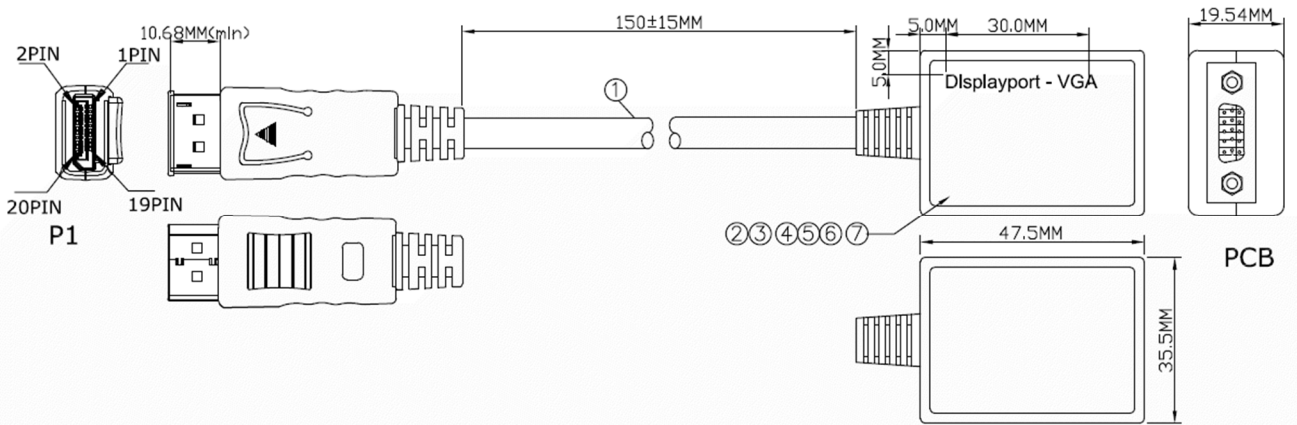

Datasheet

RS PRO 15 cm DisplayPort Male to VGA Female Adapter

Stock number: 182-8794

EN

Our RS PRO 15 cm DisplayPort to VGA adapter comes with a latching, 20 pin male DP connector.

The connector hoods are made from black PVC and come with dust caps to protect the connectors. On top of the connector is the latch release and a strain relief on the end of the hood to support the cable.

The SVGA connector is one of the most common video connectors found on computers. SVGA is an analogue signal which is slowly being replaced by digital cables such as HDMI and Displayport.

7	DP TO PCB 28AWG Black wire clip
6	#4-40UNC H4.75*11.80MM Nickel plated nut (H=4.8MM)
5	VGA ABS epitheca black MARKING:DisplayPort - VGA
4	VGA ABS hypotheca black NO MARKING
3	PVC~45P~black
2	DP to VGA F (shell nickel plug black) 空PCB板+贴片+后焊
1	DP M to M cable 30AWG OD:6.0 shell nickel Jacket:PVC color: BLACK L=0.54M