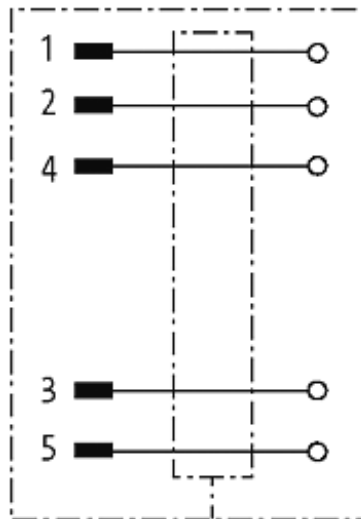

M12 MALE 0° SHIELDED WIREABLE SCREW TERM.

5-pol. max.0,75mm² 6-8mm

[Link to Product](#)

Illustration

Male

Product may differ from Image

Form

Form 13321

Technical Data

Operating voltage	max. 60 V AC/DC
Operating current per contact	max. 4 A
Connection cross section	max. 0.75 mm ²
Sealing range (cable Ø)	6...8 mm
Protection	IP67 inserted and tightened (EN 60529)
Housing	Brass, nickel plated