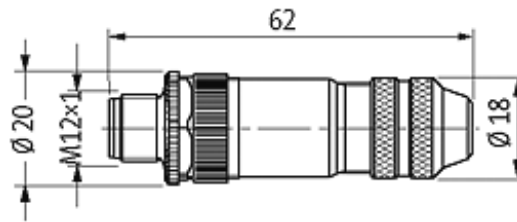

M12 MALE 0° SHIELDED WIREABLE SCREW TERM.

5-pol. max.0,75mm² 6-8mm

[Link to Product](#)

Illustration

Male

Product may differ from Image

Form

Form 13321

Technical Data

Operating voltage	max. 60 V AC/DC
Operating current per contact	max. 4 A
Connection cross section	max. 0.75 mm ²
Sealing range (cable Ø)	6...8 mm
Protection	IP67 inserted and tightened (EN 60529)
Housing	Brass, nickel plated

General data

Temperature range -25...+85 °C

Commercial data

country of origin	DE
customs tariff number	85366990
EAN	4048879198837
eClass	27279218
minimum order quantity	1