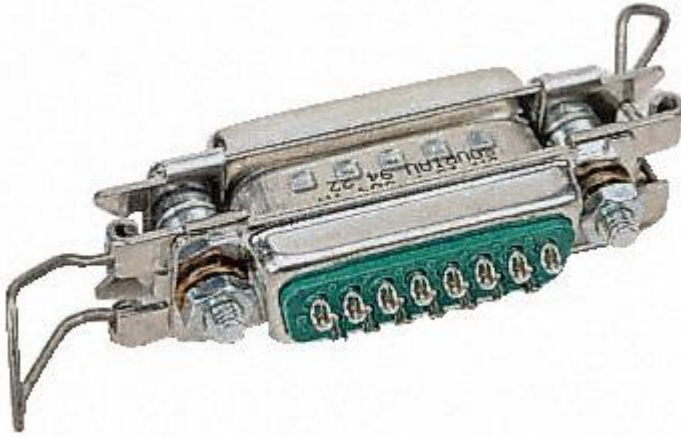

**Professionally approved products.
Datasheet**

Male Lever Locking For D-Sub

RS Stock number 252-046

Dimensions – mm: