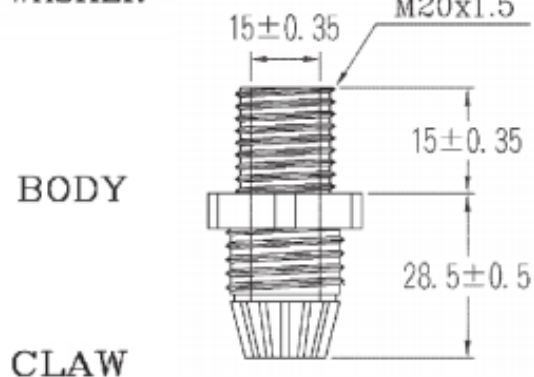

# RS Pro 20 Black Nylon Cable Gland With Locknut, 6 → 12mm Cable Dia Range, IP68

WASHER

External thread  
M20x1.5

Dimension – mm