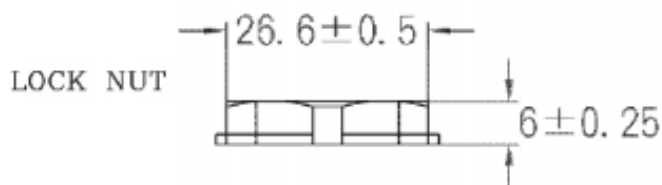

# RS Pro 20 Black Nylon Cable Gland With Locknut, 6 → 12mm Cable Dia Range, IP68

WASHER

External thread  
M20x1.5

Dimension – mm