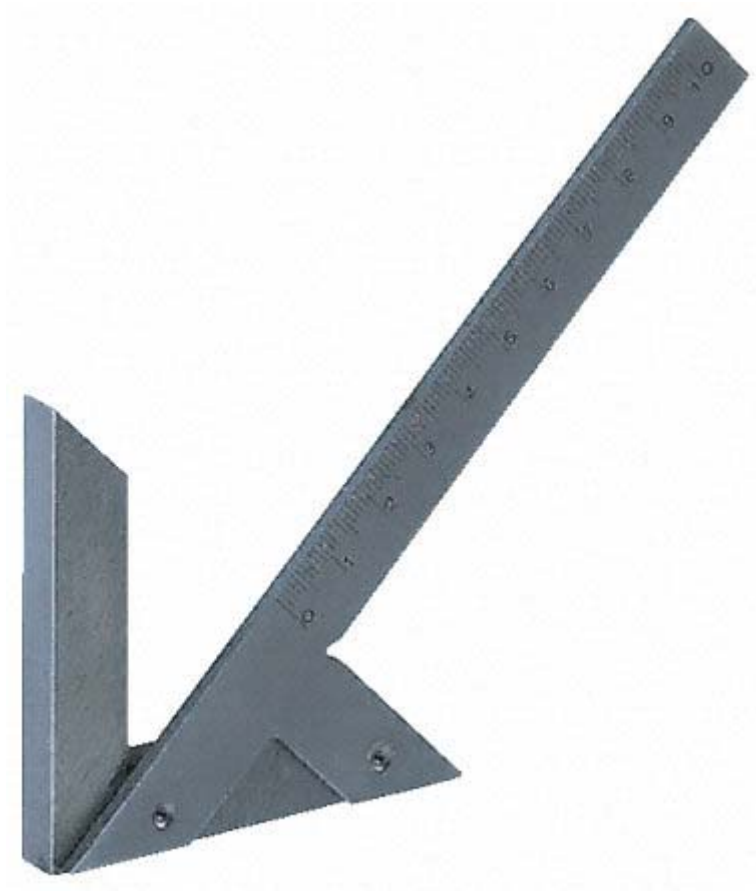

CENTRE SQUARE 150X130MM

Specifications

Number of Units 1